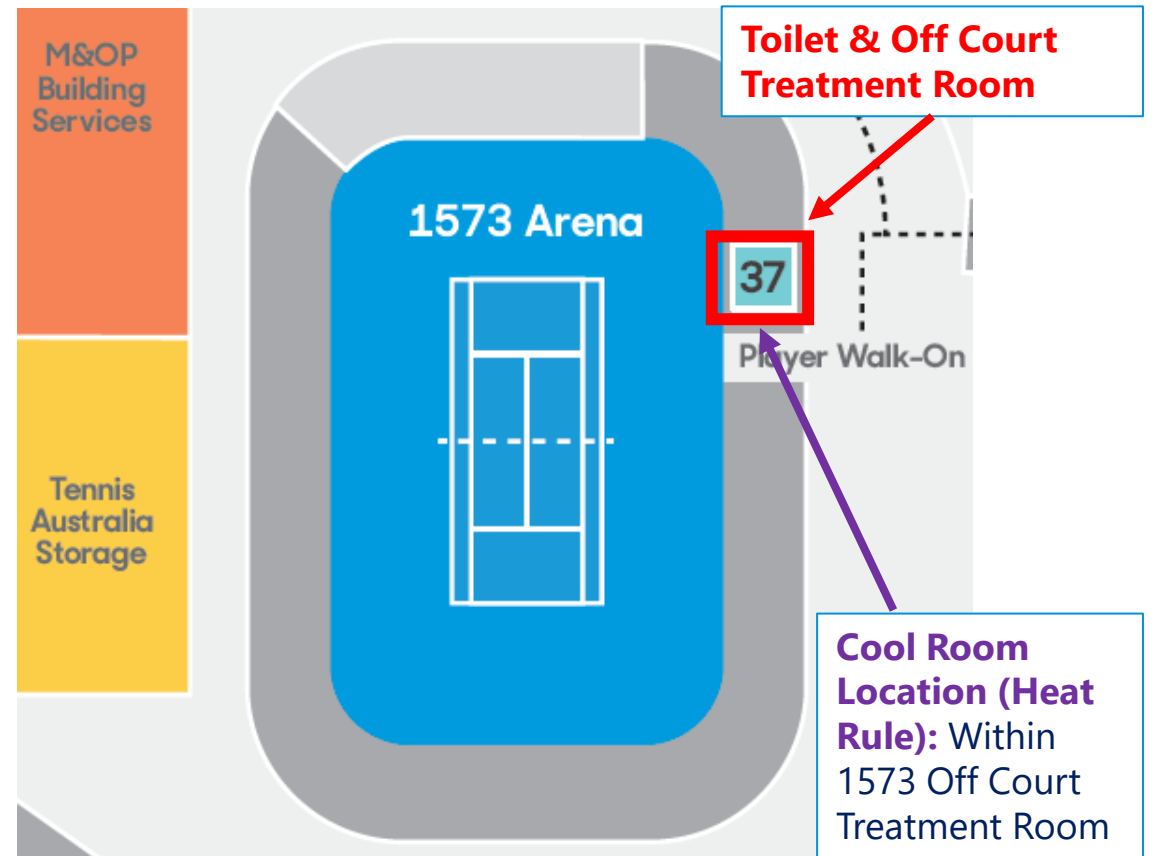

Player Toilets & Rooms