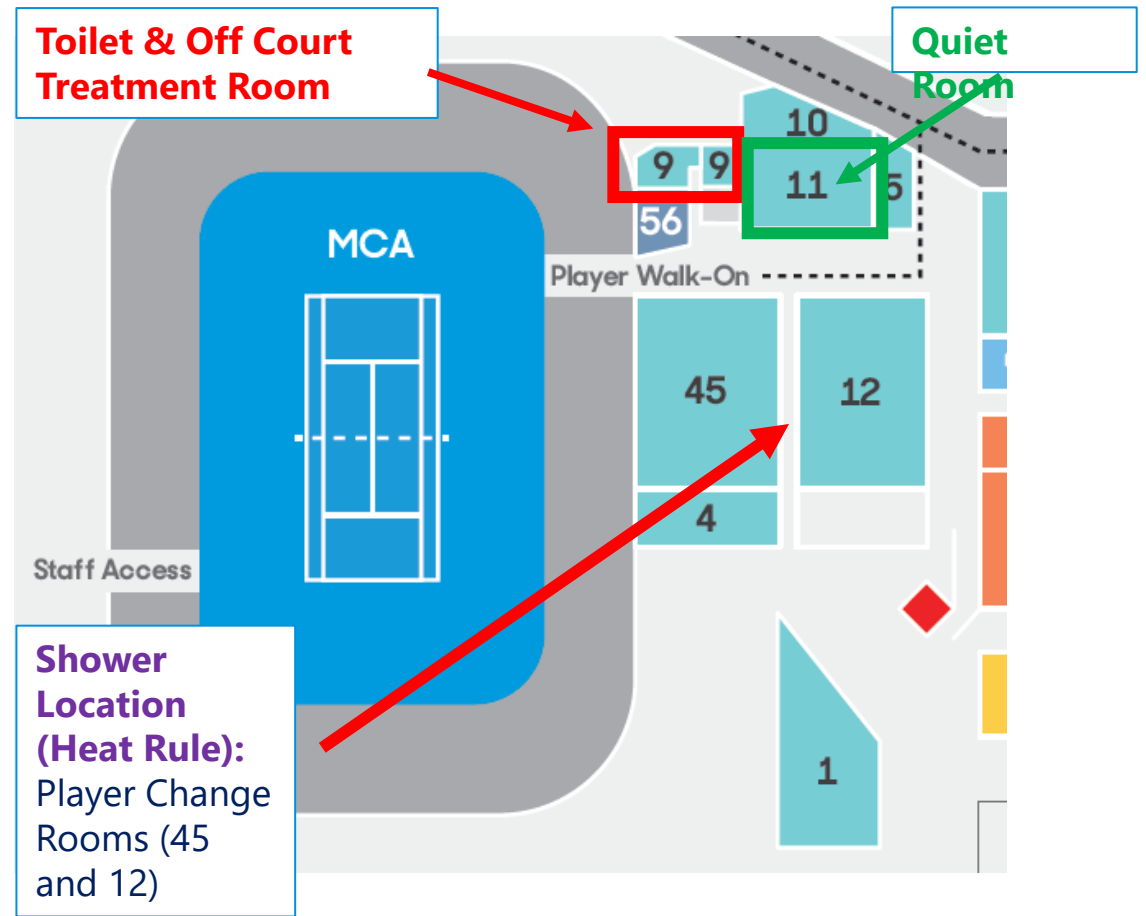

Player Toilets & Rooms