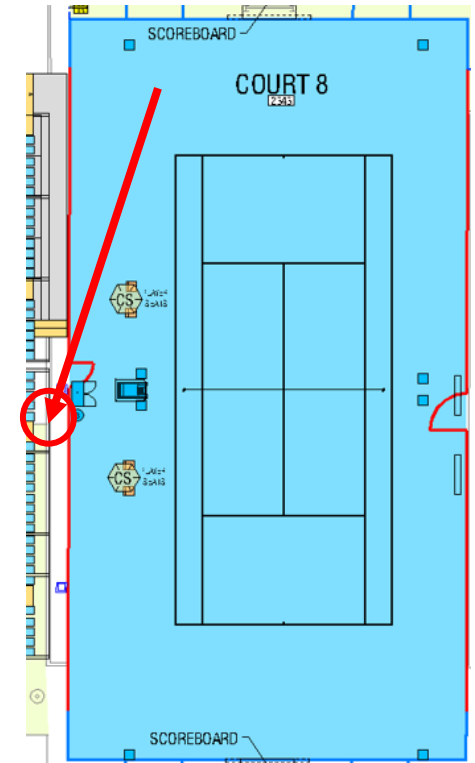

Court 8 – Western Side

2 seats front row, behind gate