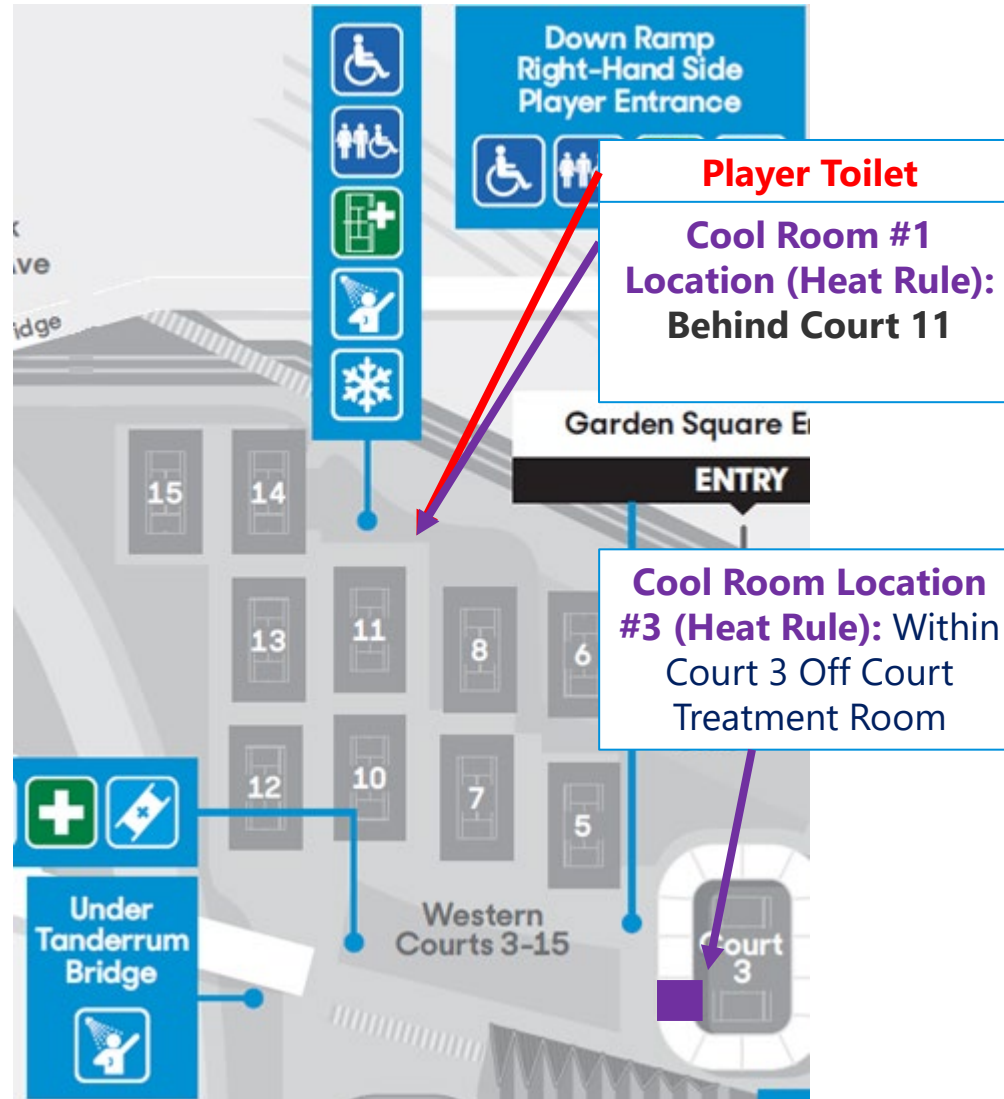

Player Toilets & Rooms

C1023