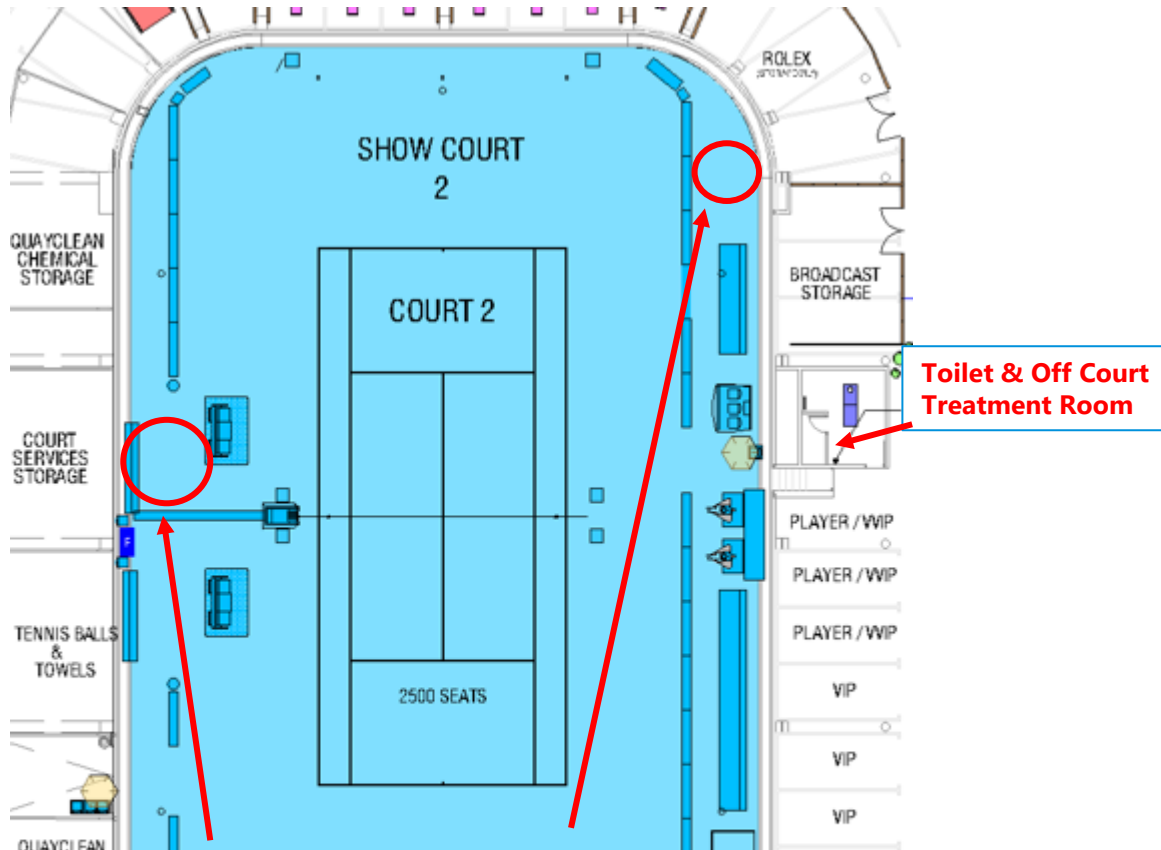

## Match Assistant Seating Location

JCA – Western Side near player walk on  
 2 left near of chair umpire *or*  
 2 behind chair umpire to the left  
 depending on the location of the sun

## Match Assistant Seating Location

**Primary Player Toilet & Off Court Treatment Room**

- Exit through the player exit, treatment rooms are inside there.

### Court 1 – Western Side

Left of the Chair Umpire – in line with the Service Line.

(blue umbrella provided for when in sun)

## Match Assistant Seating Location

**1573 Arena – Eastern Side**  
2 left far of chair umpire or  
2 behind chair umpire to the left  
depending on the location of the sun