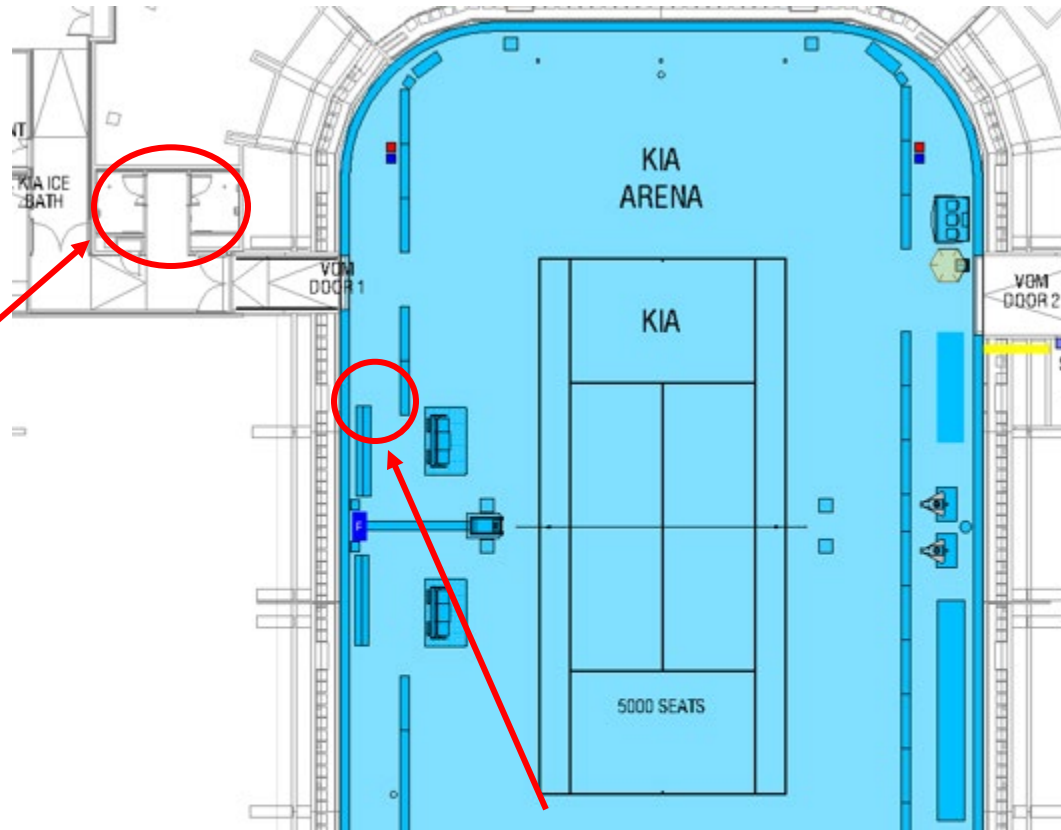

## Match Assistant Seating Location

JCA – Western Side near player walk on  
 2 left near of chair umpire *or*  
 2 behind chair umpire to the left  
 depending on the location of the sun

## Match Assistant Seating Location

**Primary Player Toilet & Off Court Treatment Room**

- Exit through the player exit, treatment rooms are inside there.

### Court 1 – Western Side

Left of the Chair Umpire – in line with the Service Line.

(blue umbrella provided for when in sun)

## Match Assistant Seating Location

**1573 Arena – Eastern Side**  
2 left far of chair umpire or  
2 behind chair umpire to the left  
depending on the location of the sun