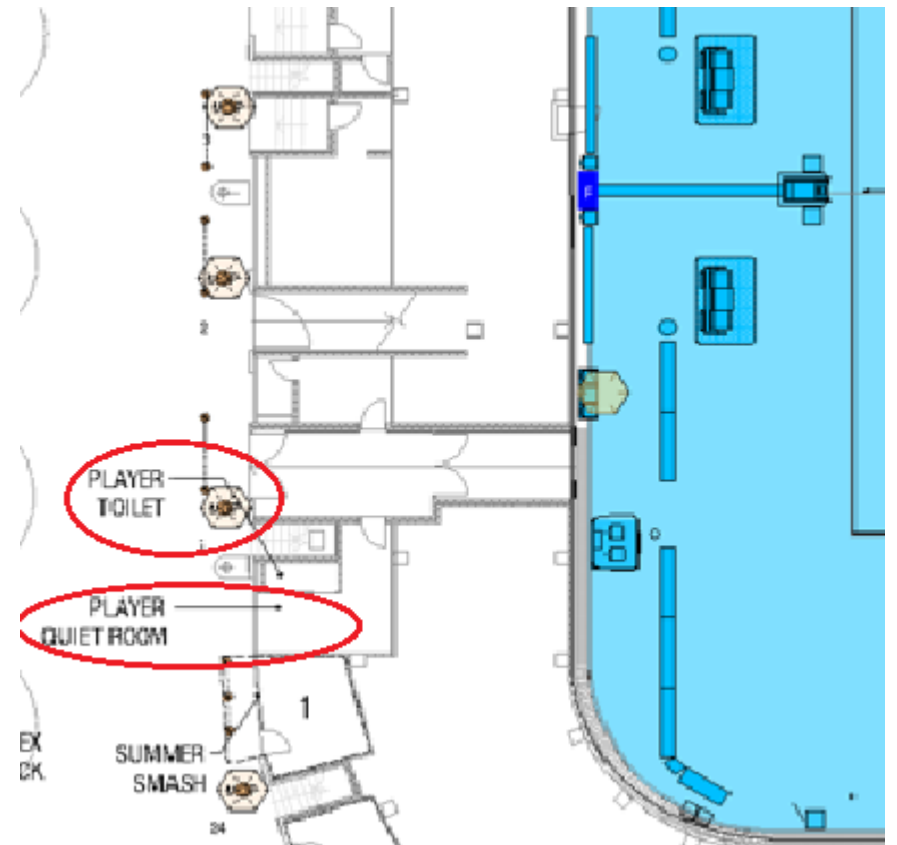

## Match Assistant Seating Location

### ANZ – Western side

Right of the Chair Umpire – in line with the Service Line.

## Player Toilets & Rooms for Courts ANZ and 5

**Toilet & Off Court Treatment Room**

**Cool Room Location (Heat Rule):** Within Court 3 Off Court Treatment Room