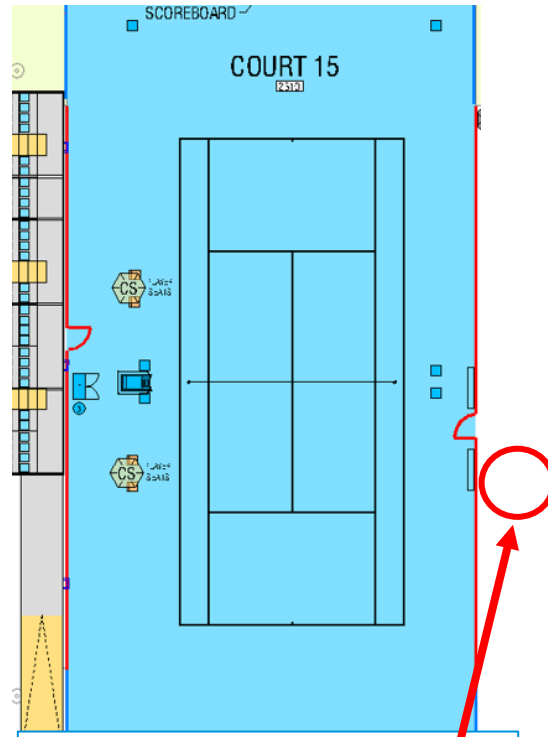

## Match Assistant Seating Location

**Court 11 – Western Side**  
2 seats back row, next to  
steps closest to gate

**Court 12 – Western Side**  
2 seats back row,  
opposite chair umpire

**Court 13 – Western Side**  
2 seats front row, behind  
gate

### Player Toilets & Rooms

C1023

## Match Assistant Seating Location

**Court 14 – Western Side**  
2 seats front row, left of gate.

**Court 15 – Western Side**  
2 seats opposite chair umpire. Enter via gate opposite chair umpire

**Court 16 – Eastern Side**  
2 seats behind the chair umpire outside of the gate  
There will be fold up chairs placed there for you