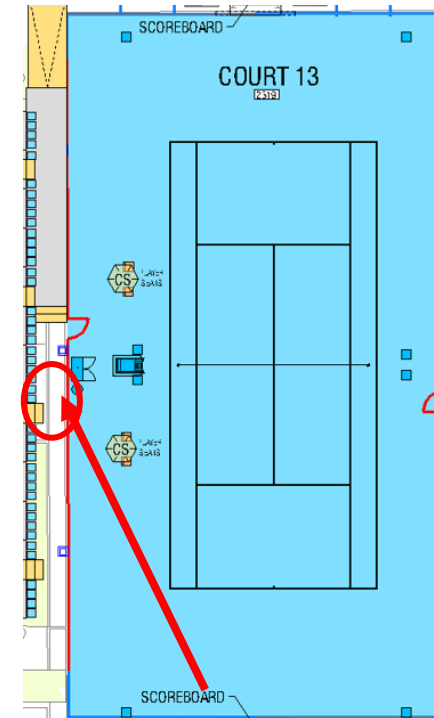

### Court 8 – Western Side

2 seats front row, behind gate

## Match Assistant Seating Location

**Court 11 – Western Side**  
2 seats back row, next to  
steps closest to gate

**Court 12 – Western Side**  
2 seats back row,  
opposite chair umpire

**Court 13 – Western Side**  
2 seats front row, behind  
gate