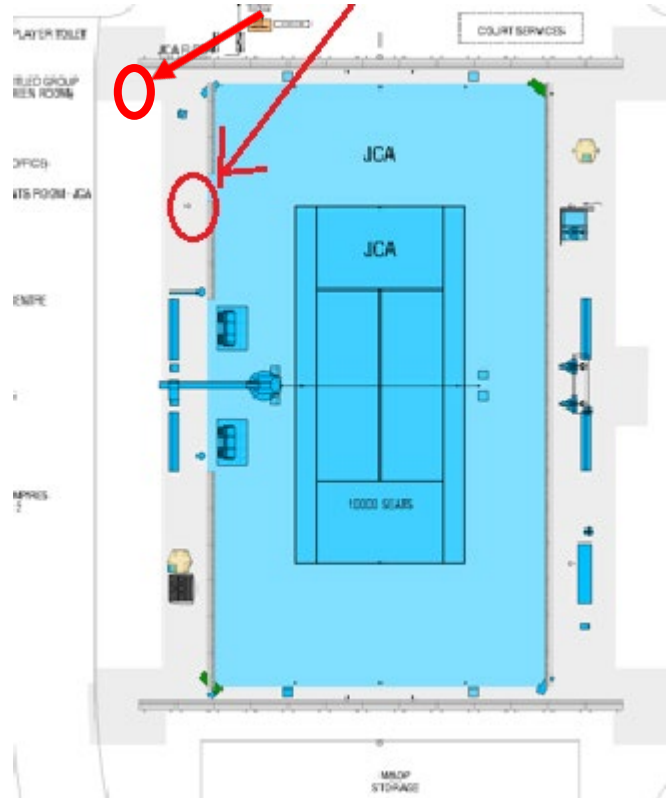

Match Assistant Seating Location

JCA – Western Side near player walk on
2 left near of chair umpire *or*
2 behind chair umpire to the left
depending on the location of the sun