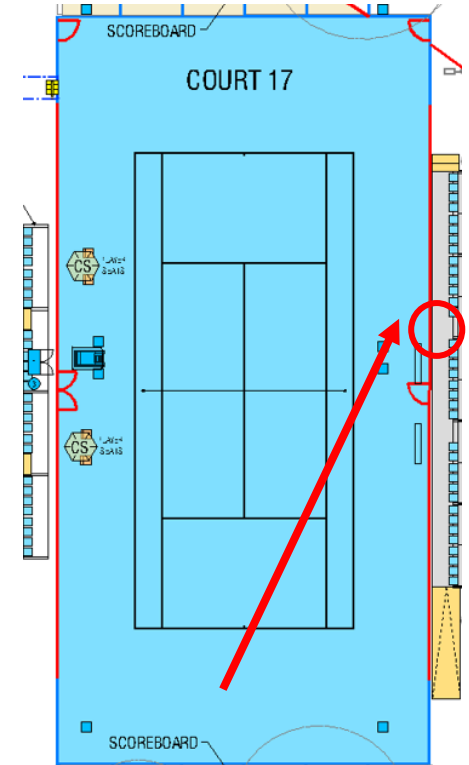

## Match Assistant Seating Location

**Court 14 – Western Side**  
2 seats front row, left of gate.

**Court 15 – Western Side**  
2 seats opposite chair umpire. Enter via gate opposite chair umpire

**Court 16 – Eastern Side**  
2 seats behind the chair umpire outside of the gate  
There will be fold up chairs placed there for you

**Court 17 – Western Side**  
2 seats front row, opposite the chair just after the stairs.