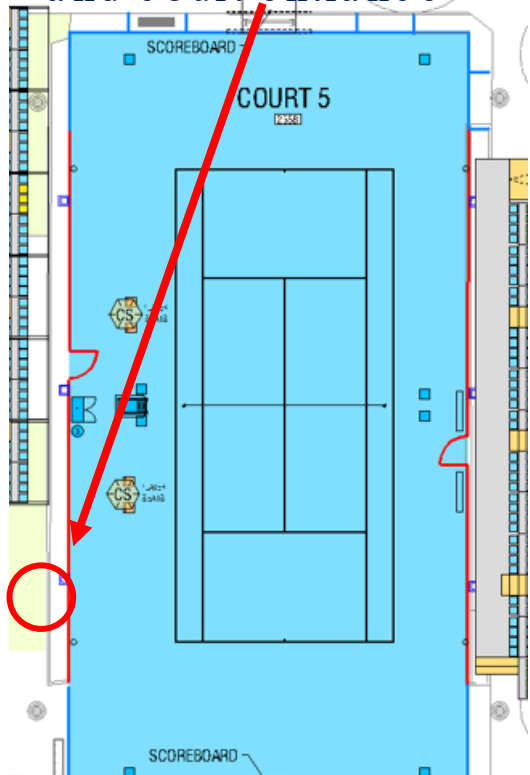

Match Assistant Seating Location

Court 5 – Western Side

Chair Umpire right near between grandstand and court entrance