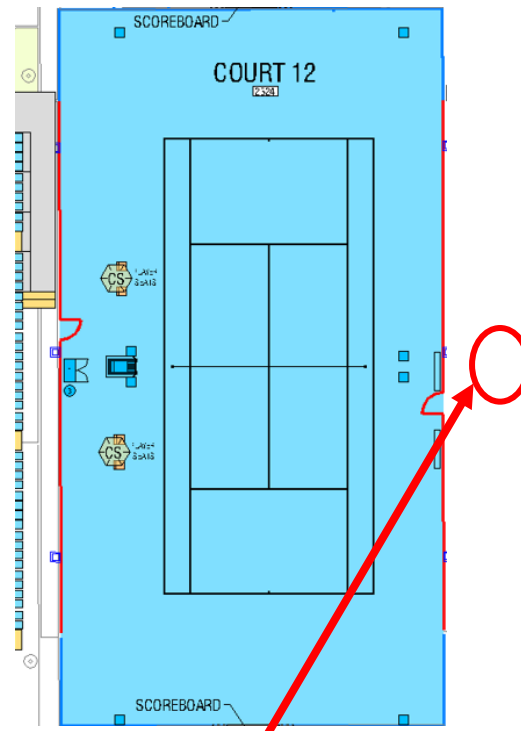

### Court 8 – Western Side

2 seats front row, behind gate

## Match Assistant Seating Location

**Court 11 – Western Side**  
2 seats back row, next to  
steps closest to gate

**Court 12 – Western Side**  
2 seats back row,  
opposite chair umpire

**Court 13 – Western Side**  
2 seats front row, behind  
gate