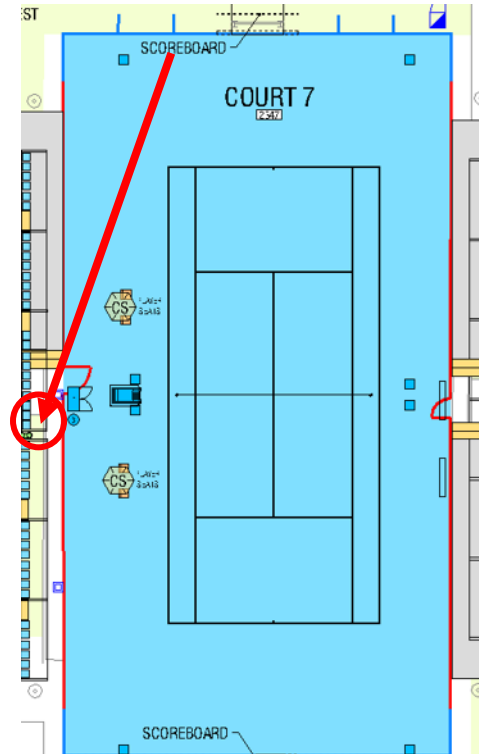

Court 7 – Western Side

2 seats front row, behind gate