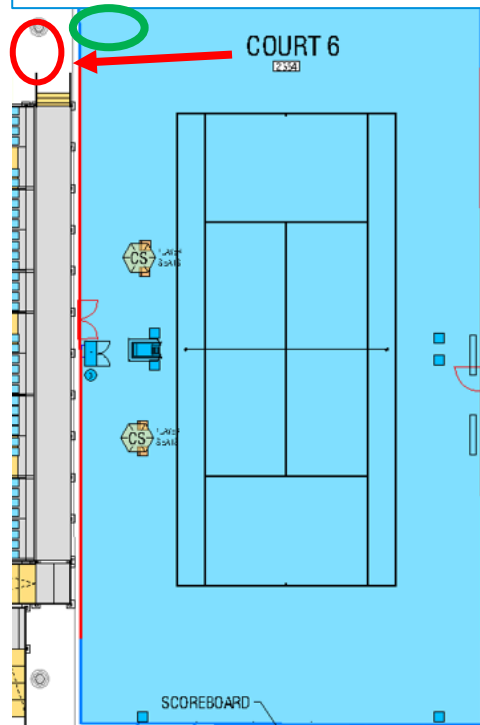

Court 6 – Eastern Side

Chair Umpire left near between grandstand and court entrance