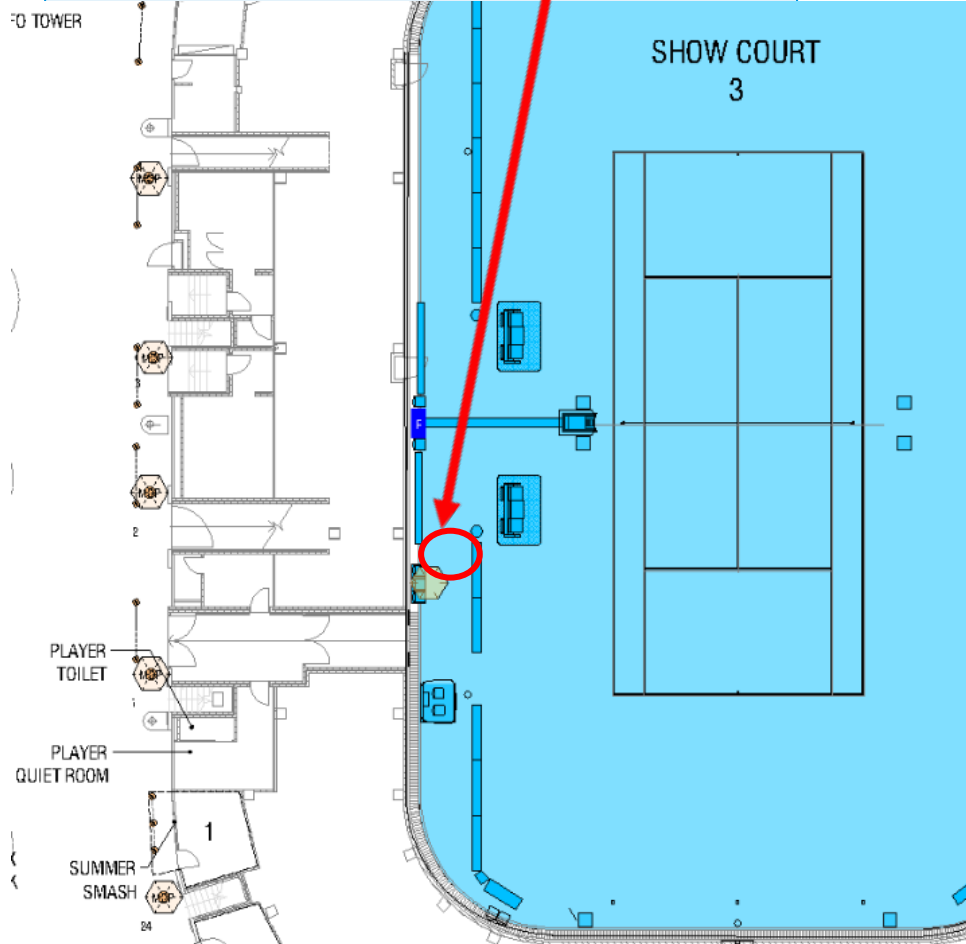

Match Assistant Seating Location

ANZ – Western side

Right of the Chair Umpire – in line with the Service Line.