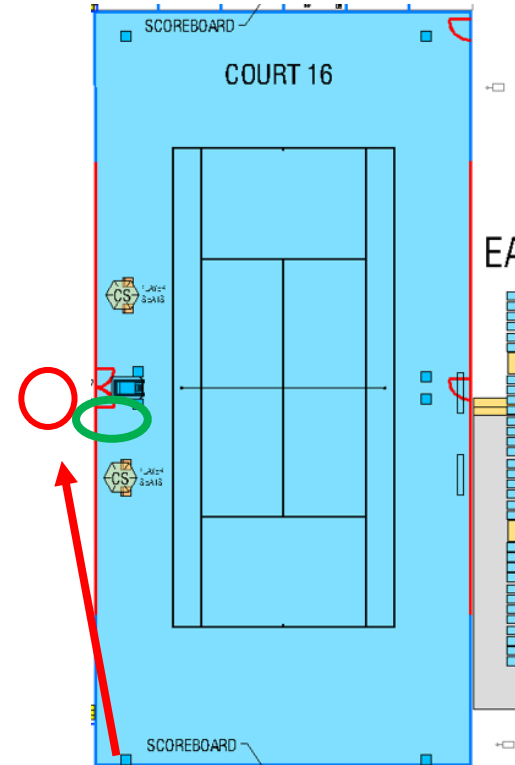

## Match Assistant Seating Location

**Court 11 – Western Side**  
2 seats back row, next to  
steps closest to gate

**Court 12 – Western Side**  
2 seats back row,  
opposite chair umpire

**Court 13 – Western Side**  
2 seats front row, behind  
gate

### Player Toilets & Rooms

C1023

## Match Assistant Seating Location

**Court 14 – Western Side**  
2 seats front row, left of gate.

**Court 15 – Western Side**  
2 seats opposite chair umpire. Enter via gate opposite chair umpire

**Court 16 – Eastern Side**  
2 seats behind the chair umpire outside of the gate  
There will be fold up chairs placed there for you

**Court 17 – Western Side**  
2 seats front row, opposite the chair just after the stairs.