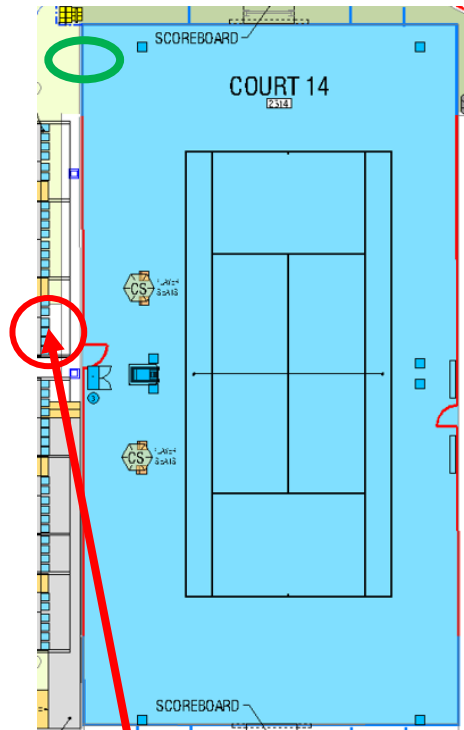

## Match Assistant Seating Location

**Court 11 – Western Side**  
2 seats back row, next to  
steps closest to gate

**Court 12 – Western Side**  
2 seats back row,  
opposite chair umpire

**Court 13 – Western Side**  
2 seats front row, behind  
gate

### Player Toilets & Rooms

C1023

## Match Assistant Seating Location

**Court 14 – Western Side**  
2 seats front row, left of gate.

**Court 15 – Western Side**  
2 seats opposite chair umpire. Enter via gate opposite chair umpire

**Court 16 – Eastern Side**  
2 seats behind the chair umpire outside of the gate  
There will be fold up chairs placed there for you