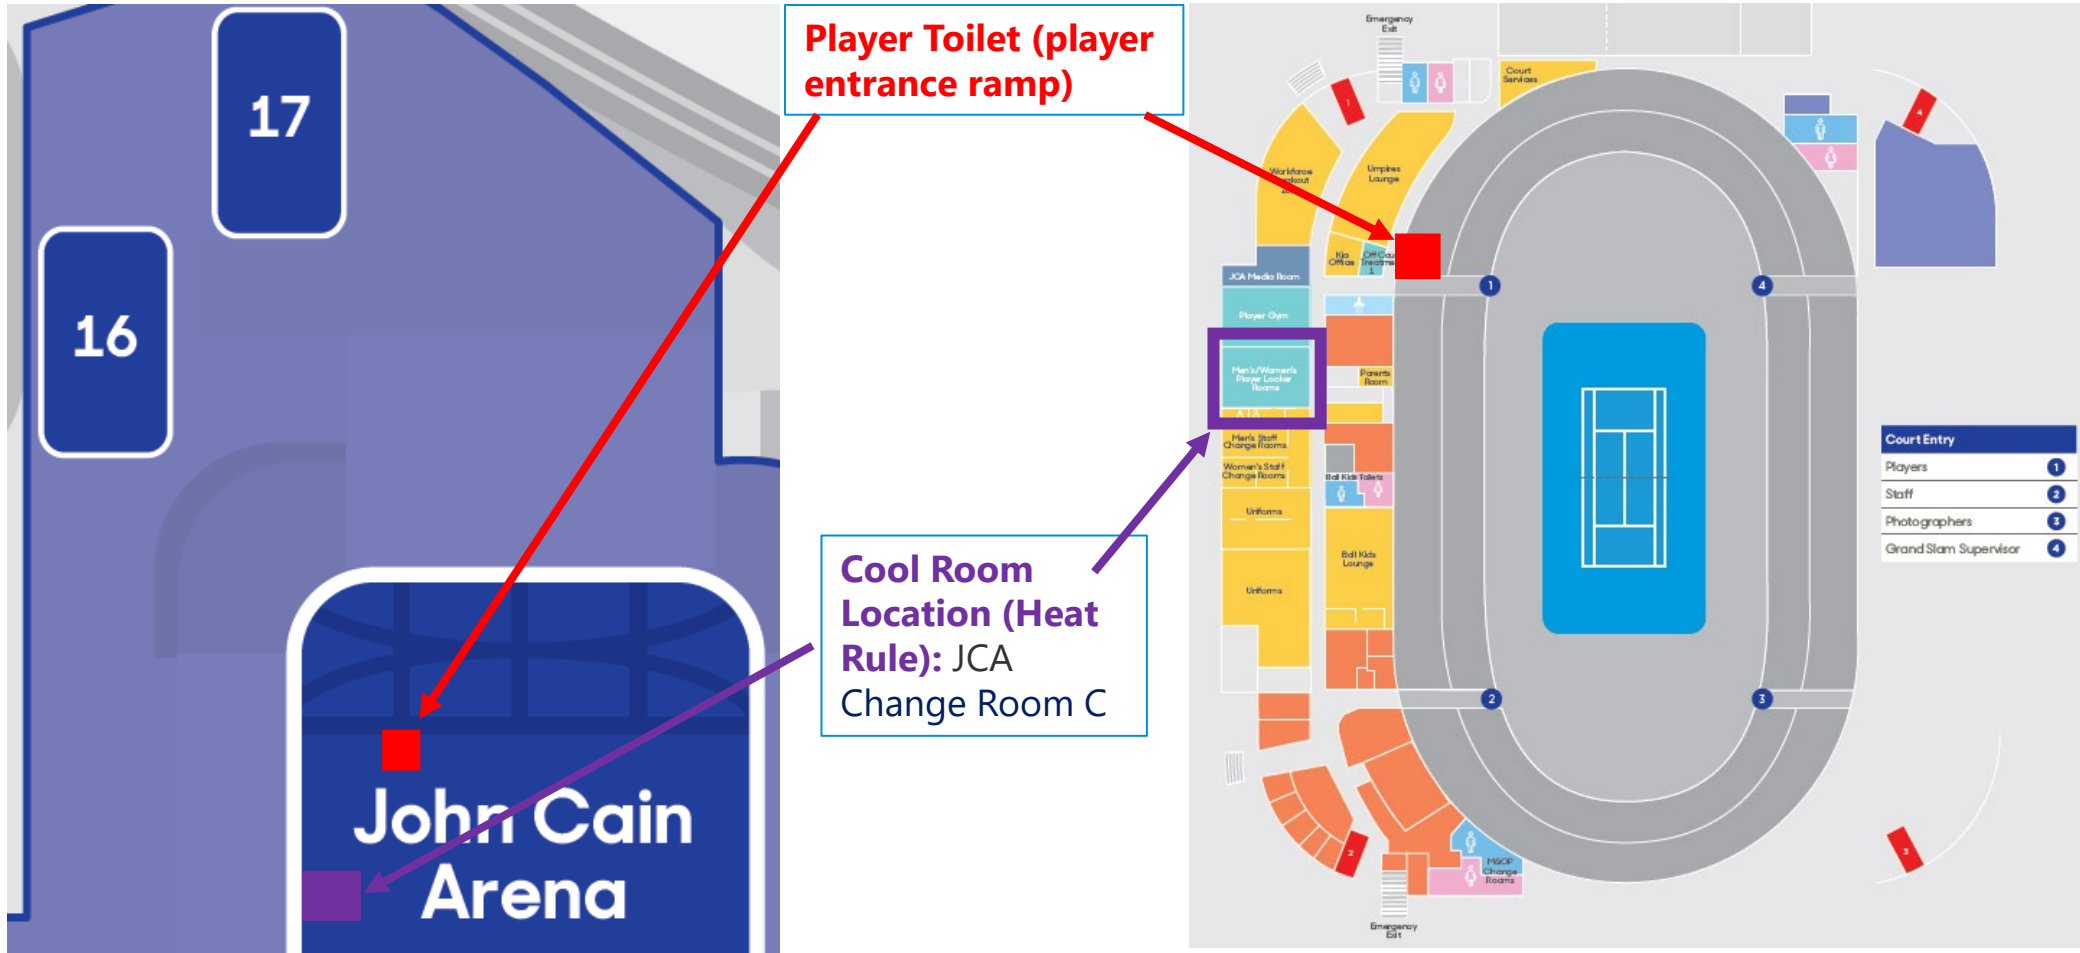

Cool Room Location (Heat Rule): Within Court 3 Off Court Treatment Room

Match Assistant Seating Location

Court 5 – Western Side
On the left side of the chair, in the alleyway

Court 6 – Eastern Side
Chair Umpire right near
between grandstand
and court entrance

Match Assistant Seating Location

Court 11 – Western Side
2 seats front row, behind
gate

Court 12 – Western Side
2 seats front row, behind
gate

Court 13 – Western Side
2 seats front row, behind
gate

Player Toilets & Rooms

Match Assistant Seating Location

Additional Toilet
& Off Court
Treatment Room

Court 14 – Western Side
2 seats front row, left of
gate

Enter via left near gate

Court 15 – Western Side
2 seats front row.
Enter via left near gate

Court 16 – Eastern Side
2 seats front row, in stand

Court 17 – Western Side
2 seats front row, just left of
gate

Player Toilets & Rooms

Player Toilet (player entrance ramp)

Cool Room Location (Heat Rule): JCA Change Room C