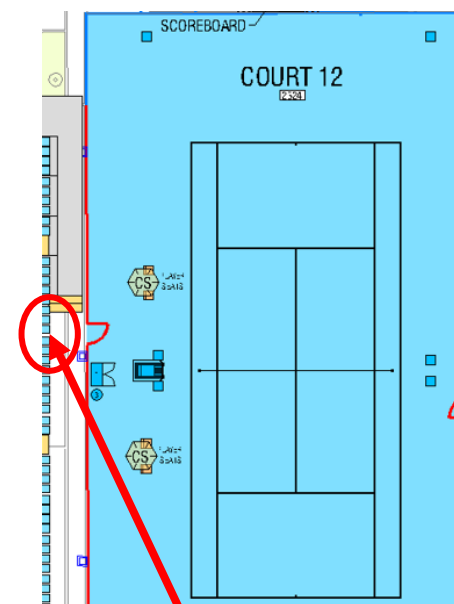

Cool Room Location (Heat Rule): Within Court 3 Off Court Treatment Room

Match Assistant Seating Location

Court 5 – Western Side
On the left side of the chair, in the alleyway

Court 6 – Eastern Side
Chair Umpire right near
between grandstand
and court entrance

Court 7 – Western Side
2 seats front row, behind
gate

Court 8 – Western Side
2 seats front row, behind
gate

Courts 5 & 6 – take fold up chairs from Umpire room
Return at end of play

Player Toilets & Rooms

Cool Room Location for Court 5 and Court 6 (Heat Rule): Within Court 3 Off Court Treatment Room

Cool Room Location for Court 7, 8 (Heat Rule): Behind Court 11

Player Toilet & Off Court Treatment

Player Toilet & Off Court Treatment

Match Assistant Seating Location

Court 11 – Western Side
2 seats front row, behind
gate

Court 12 – Western Side
2 seats front row, behind
gate

Court 13 – Western Side
2 seats front row, behind
gate

Player Toilets & Rooms