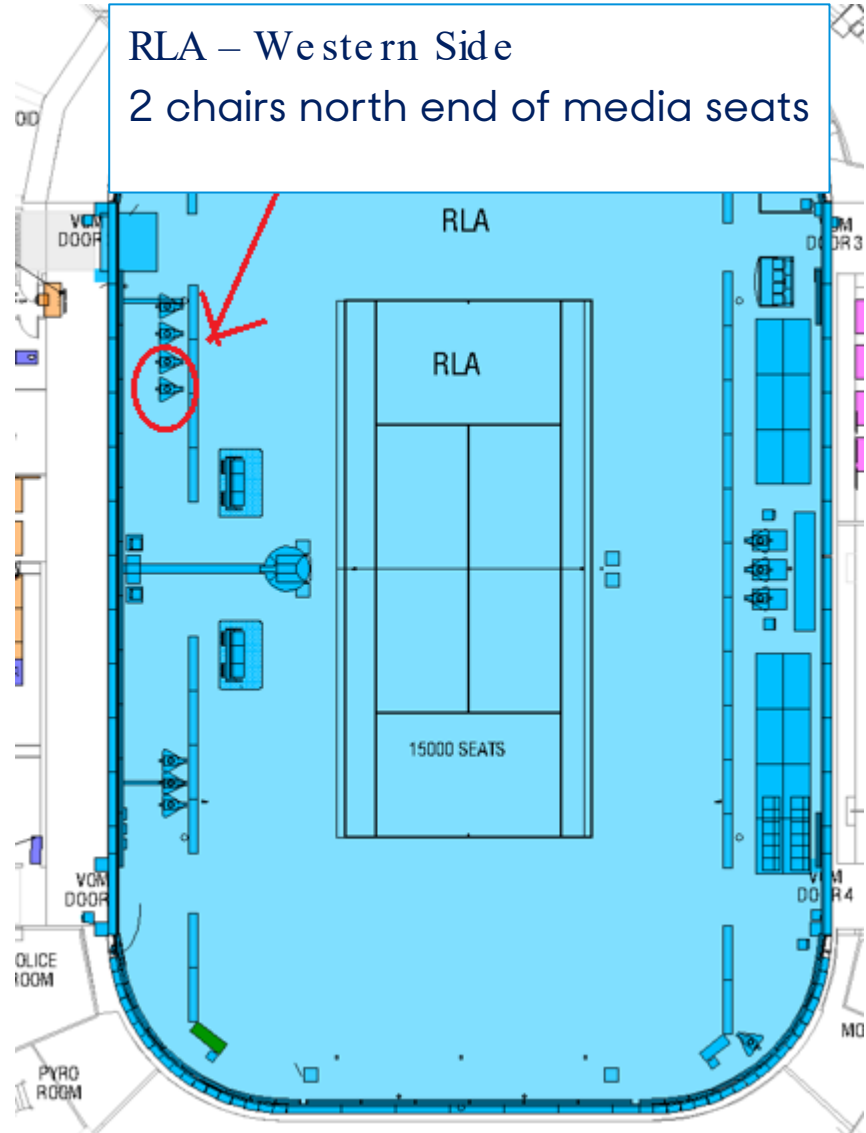

Match Assistant Seating Location