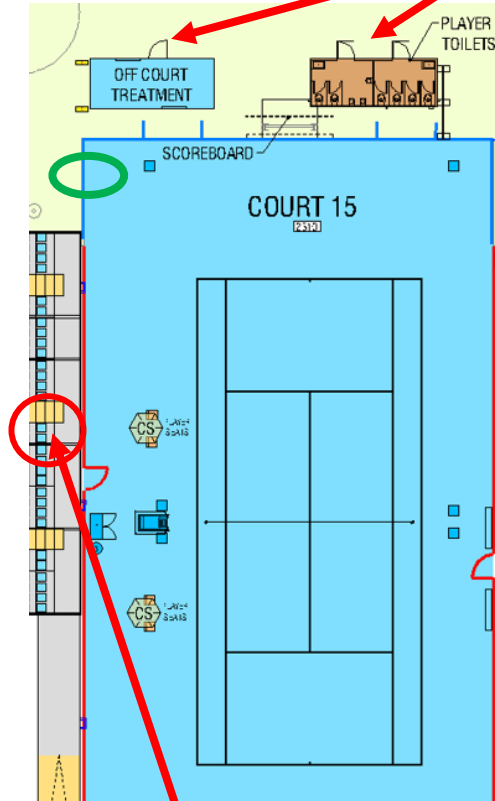

Cool Room #1 Location (Heat Rule): Change Room C

Match Assistant Seating Location

Primary Player Toilet & Off Court Treatment Room

- Exit through the player exit, treatment rooms are inside there.

Court 1 – Western Side
Left of the Chair Umpire – in line with the Service Line.

Match Assistant Seating Location

Court 11 – Western Side
2 seats front row, behind
gate

Court 12 – Western Side
2 seats front row, behind
gate

Court 13 – Western Side
2 seats front row, behind
gate

Player Toilets & Rooms

Match Assistant Seating Location

Additional Toilet
& Off Court
Treatment Room

Court 14 – Western Side
2 seats front row, left of
gate

Enter via left near gate

Court 15 – Western Side
2 seats front row.
Enter via left near gate

Court 16 – Eastern Side
2 seats front row, in stand

Court 17 – Western Side
2 seats front row, just left of
gate

Player Toilets & Rooms

Player Toilet (player entrance ramp)

Cool Room Location (Heat Rule): JCA Change Room C