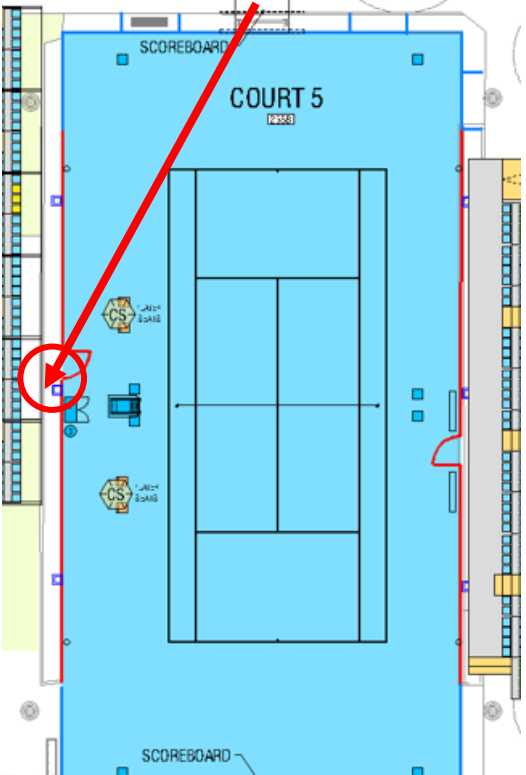

Match Assistant Seating Location

Toilet & Off Court Treatment Room

1573 Arena – Eastern Side
1 left far of chair umpire
1 behind chair umpire to the left

Player Toilets & Rooms

Toilet & Off Court Treatment Room

Cool Room Location (Heat Rule): Within 1573 Off Court Treatment Room

Match Assistant Seating Location

Court 3 – Western side
2 chairs behind chair umpire

Player Toilets & Rooms for Courts 3, 5 and 6

Toilet & Off Court Treatment Room

Cool Room Location (Heat Rule): Within Court 3 Off Court Treatment Room

Match Assistant Seating Location

Court 5 – Western Side
On the left side of the chair, in the alleyway

Court 6 – Eastern Side
Chair Umpire right near
between grandstand
and court entrance

Court 7 – Western Side
2 seats front row, behind
gate

Court 8 – Western Side
2 seats front row, behind
gate

Courts 5 & 6 – take fold up chairs from Umpire room
Return at end of play

Player Toilets & Rooms