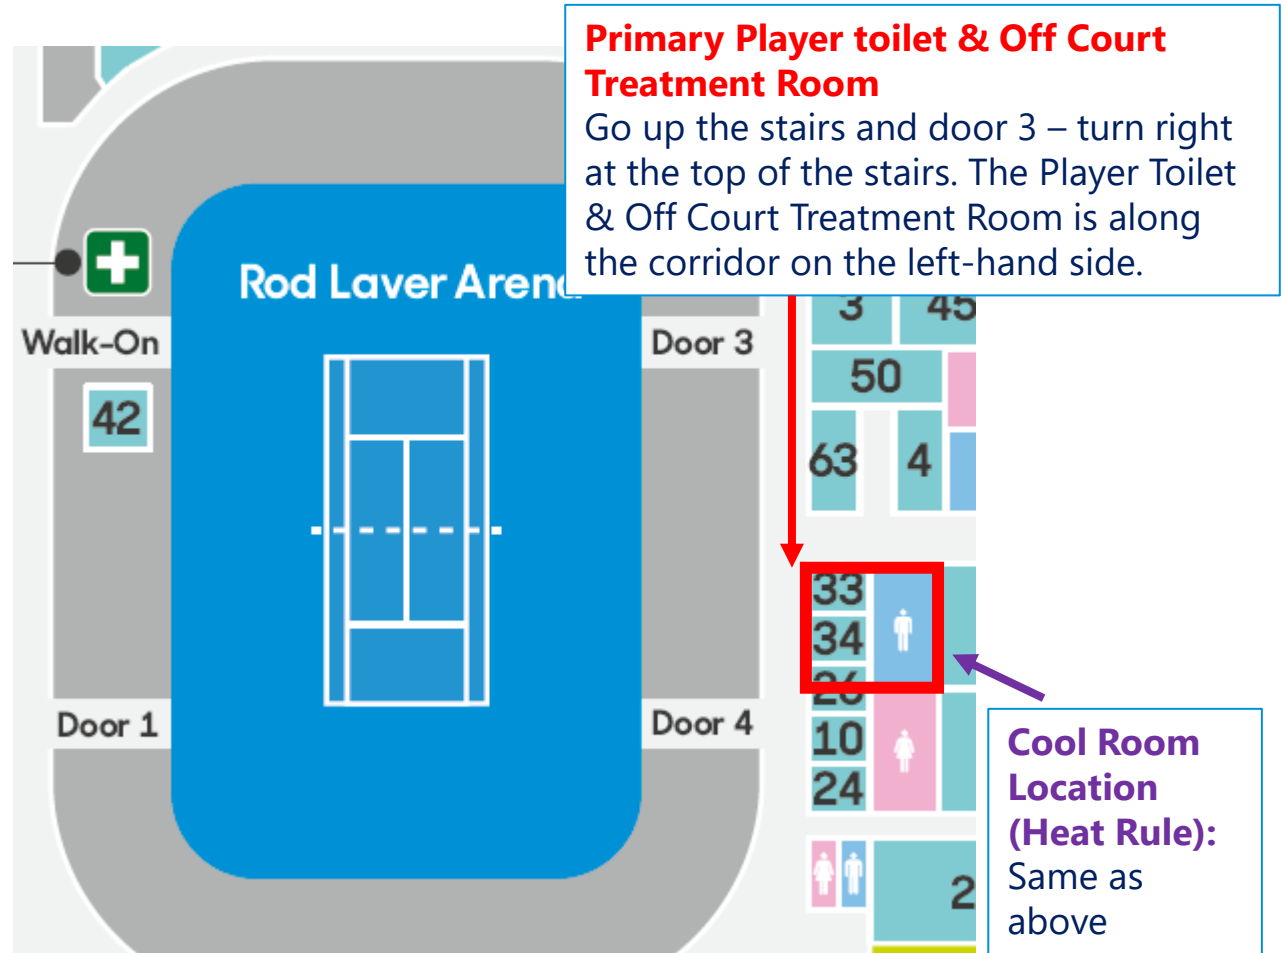

Important Locations

Match Assistant seating locations, player toilets,
off-court treatment rooms, quiet rooms & cool rooms

Updated 7 January 2024

Match Assistant Seating Location

Player Toilets & Rooms

Match Assistant Seating Location

MCA – Eastern & Western Side
1 left far of chair umpire,
1 behind chair umpire to the left

Player Toilets & Rooms

Toilet & Off Court Treatment Room

Quiet Room

Cool Room Location (Heat Rule): Player Change Rooms

Match Assistant Seating Location

Additional Toilet
& Off Court
Treatment Room

Court 14 – Western Side
2 seats front row, left of
gate

Enter via left near gate

Court 15 – Western Side
2 seats front row.
Enter via left near gate

Court 16 – Eastern Side
2 seats front row, in stand

Court 17 – Western Side
2 seats front row, just left of
gate

Player Toilets & Rooms

Player Toilet (player entrance ramp)

Cool Room Location (Heat Rule): JCA Change Room C