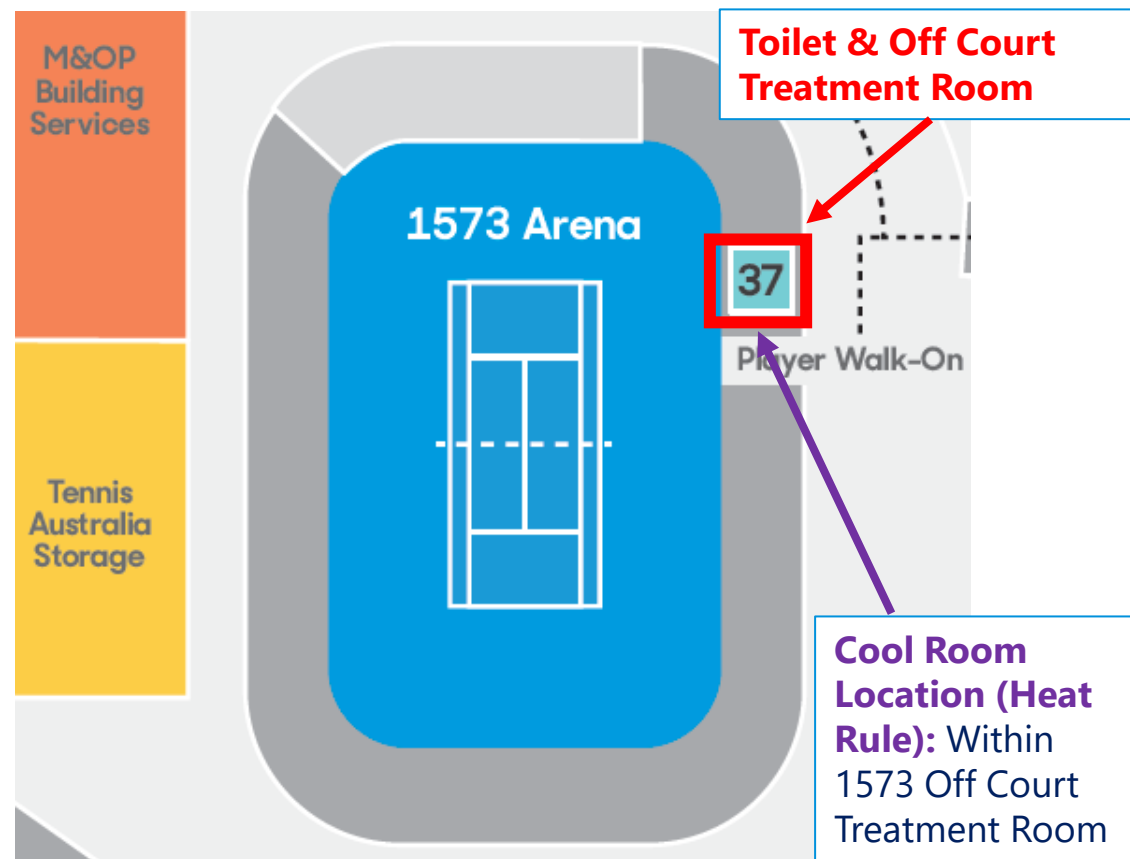

Cool Room #1 Location (Heat Rule): Change Room C

Match Assistant Seating Location

Primary Player Toilet & Off Court Treatment Room

- Exit through the player exit, treatment rooms are inside there.

Court 1 – Western Side
Left of the Chair Umpire – in line with the Service Line.

Match Assistant Seating Location

Toilet & Off Court Treatment Room

1573 Arena – Eastern Side
1 left far of chair umpire
1 behind chair umpire to the left

Player Toilets & Rooms

Toilet & Off Court Treatment Room

Match Assistant Seating Location

Additional Toilet
& Off Court
Treatment Room

Court 14 – Western Side
2 seats front row, left of
gate

Enter via left near gate

Court 15 – Western Side
2 seats front row.
Enter via left near gate

Court 16 – Eastern Side
2 seats front row, in stand

Court 17 – Western Side
2 seats front row, just left of
gate

Player Toilets & Rooms

Player Toilet (player entrance ramp)

Cool Room Location (Heat Rule): JCA Change Room C