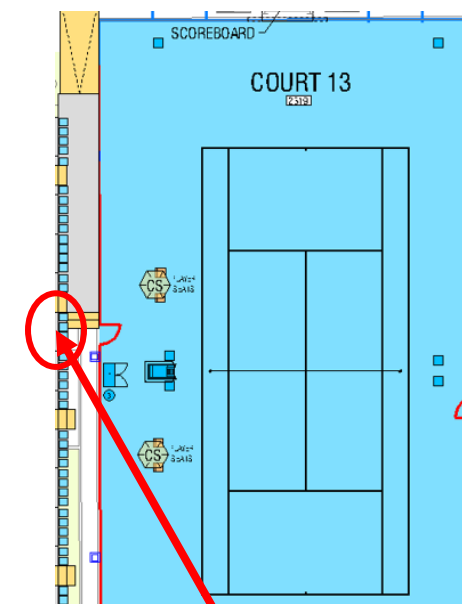

Cool Room Location (Heat Rule): Within Court 3 Off Court Treatment Room

Match Assistant Seating Location

Court 5 – Western Side
On the left side of the chair, in the alleyway

Court 6 – Eastern Side
Chair Umpire right near
between grandstand
and court entrance

Court 7 – Western Side
2 seats front row, behind
gate

Court 8 – Western Side
2 seats front row, behind
gate

Courts 5 & 6 – take fold up chairs from Umpire room
Return at end of play

Player Toilets & Rooms

Cool Room Location for Court 5 and Court 6 (Heat Rule): Within Court 3 Off Court Treatment Room

Cool Room Location for Court 7, 8 (Heat Rule): Behind Court 11

Player Toilet & Off Court Treatment

Player Toilet & Off Court Treatment

Match Assistant Seating Location

Court 11 – Western Side
2 seats front row, behind
gate

Court 12 – Western Side
2 seats front row, behind
gate

Court 13 – Western Side
2 seats front row, behind
gate

Player Toilets & Rooms