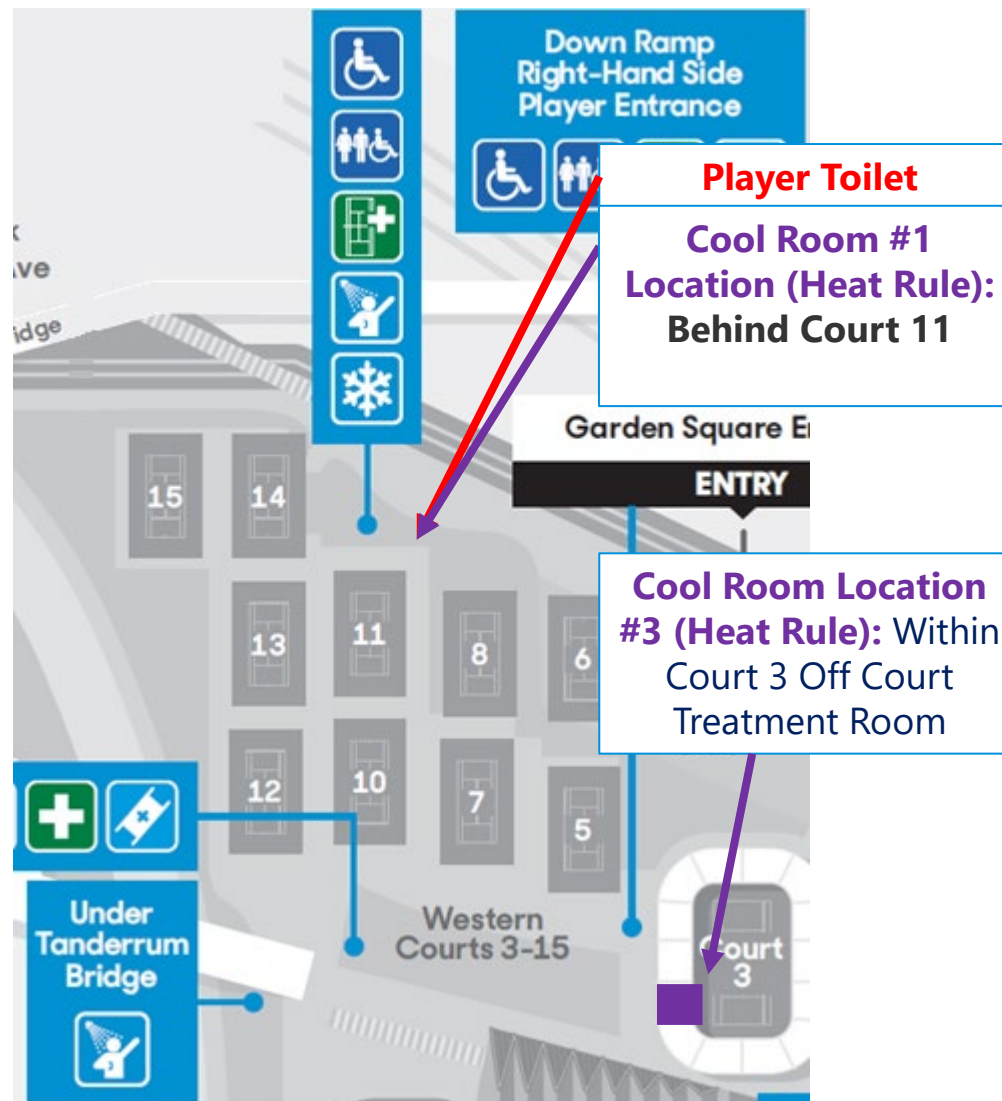

Cool Room Location (Heat Rule): Within Court 3 Off Court Treatment Room

Match Assistant Seating Location

Court 5 – Western Side
On the left side of the chair, in the alleyway

Court 6 – Eastern Side
Chair Umpire right near
between grandstand
and court entrance

Match Assistant Seating Location

Court 11 – Western Side
2 seats front row, behind
gate

Court 12 – Western Side
2 seats front row, behind
gate

Court 13 – Western Side
2 seats front row, behind
gate

Player Toilets & Rooms

Match Assistant Seating Location

Additional Toilet
& Off Court
Treatment Room

Court 14 – Western Side
2 seats front row, left of
gate

Enter via left near gate

Court 15 – Western Side
2 seats front row.
Enter via left near gate

Court 16 – Eastern Side
2 seats front row, in stand

Court 17 – Western Side
2 seats front row, just left of
gate

Player Toilets & Rooms

Player Toilet (player entrance ramp)

Cool Room Location (Heat Rule): JCA Change Room C