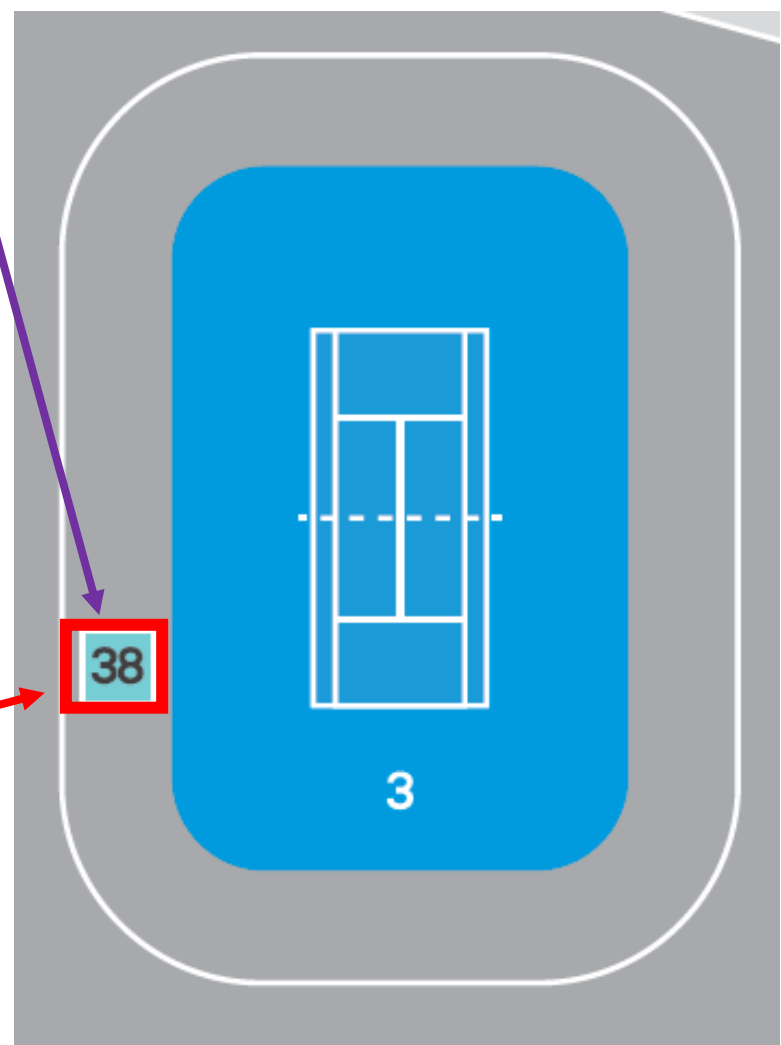

Cool Room Location (Heat Rule): Within Court 3 Off Court Treatment Room

Match Assistant Seating Location

Court 5 – Western Side
On the left side of the chair, in the alleyway

Court 6 – Eastern Side
Chair Umpire right near
between grandstand
and court entrance

Court 7 – Western Side
2 seats front row, behind
gate

Court 8 – Western Side
2 seats front row, behind
gate

Courts 5 & 6 – take fold up chairs from Umpire room
Return at end of play

Player Toilets & Rooms

Cool Room Location for Court 5 and Court 6 (Heat Rule): Within Court 3 Off Court Treatment Room

Cool Room Location for Court 7, 8 (Heat Rule): Behind Court 11

Player Toilet & Off Court Treatment

Player Toilet & Off Court Treatment

Match Assistant Seating Location

Court 11 – Western Side
2 seats front row, behind
gate

Court 12 – Western Side
2 seats front row, behind
gate

Court 13 – Western Side
2 seats front row, behind
gate

Player Toilets & Rooms