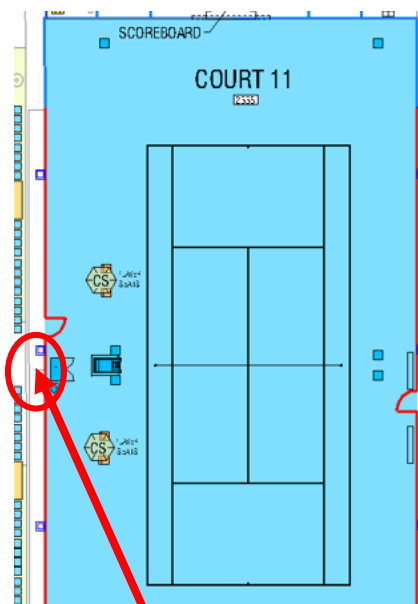

Cool Room Location (Heat Rule): Within Court 3 Off Court Treatment Room

Match Assistant Seating Location

Court 5 – Western Side
On the left side of the chair, in the alleyway

Court 6 – Eastern Side
Chair Umpire right near
between grandstand
and court entrance

Court 7 – Western Side
2 seats front row, behind
gate

Court 8 – Western Side
2 seats front row, behind
gate

Courts 5 & 6 – take fold up chairs from Umpire room
Return at end of play

Player Toilets & Rooms

Cool Room Location for Court 5 and Court 6 (Heat Rule): Within Court 3 Off Court Treatment Room

Cool Room Location for Court 7, 8 (Heat Rule): Behind Court 11

Player Toilet & Off Court Treatment

Player Toilet & Off Court Treatment

Match Assistant Seating Location

Court 11 – Western Side
2 seats front row, behind
gate

Court 12 – Western Side
2 seats front row, behind
gate

Court 13 – Western Side
2 seats front row, behind
gate

Player Toilets & Rooms