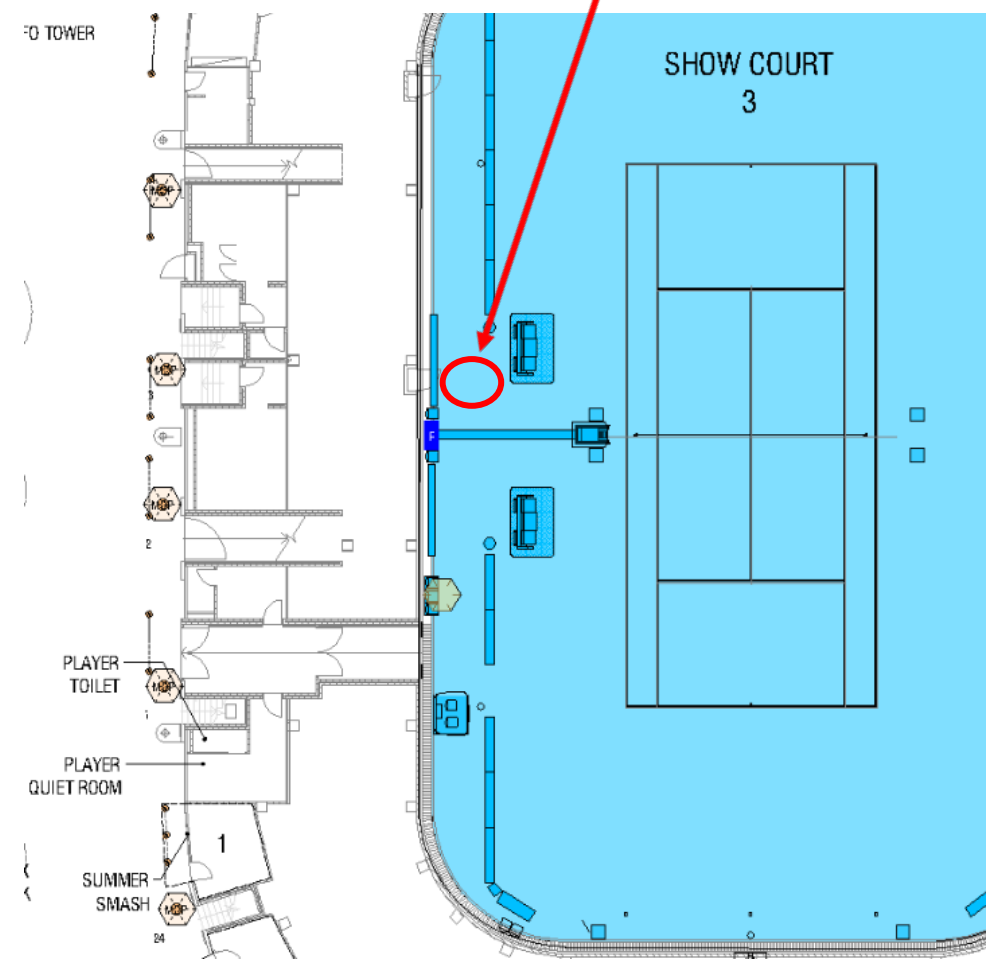

Cool Room #1 Location (Heat Rule): Change Room C

Match Assistant Seating Location

Primary Player Toilet & Off Court Treatment Room

- Exit through the player exit, treatment rooms are inside there.

Court 1 – Western Side
Left of the Chair Umpire – in line with the Service Line.

Match Assistant Seating Location

Toilet & Off Court Treatment Room

1573 Arena – Eastern Side
1 left far of chair umpire
1 behind chair umpire to the left

Player Toilets & Rooms

Toilet & Off Court Treatment Room

Cool Room Location (Heat Rule): Within 1573 Off Court Treatment Room

Match Assistant Seating Location

Court 3 – Western side
2 chairs behind chair umpire

Player Toilets & Rooms for Courts 3, 5 and 6

Toilet & Off Court Treatment Room

Cool Room Location (Heat Rule): Within Court 3 Off Court Treatment Room

Match Assistant Seating Location

Court 5 – Western Side
On the left side of the chair, in the alleyway

Court 6 – Eastern Side
Chair Umpire right near
between grandstand
and court entrance