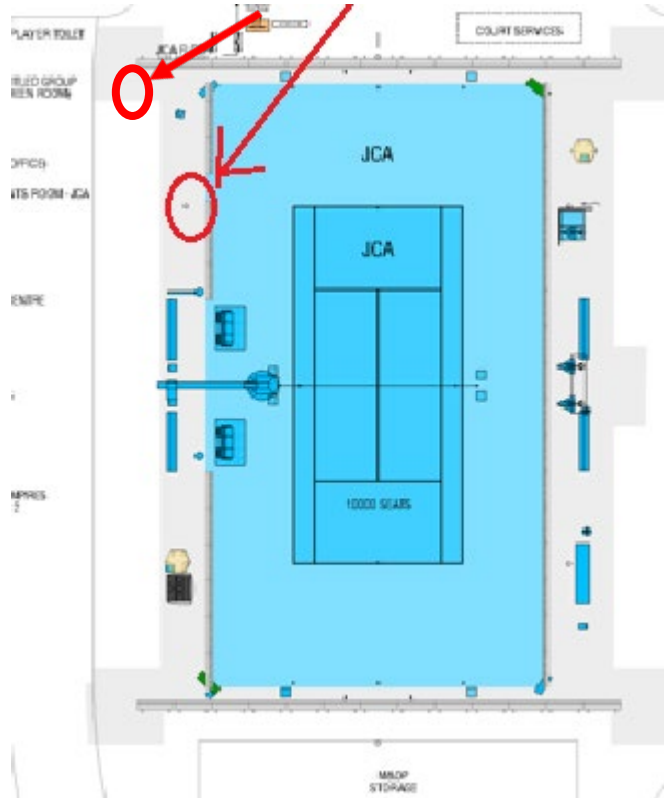

MCA – Eastern & Western Side
1 left far of chair umpire,
1 behind chair umpire to the left

Player Toilets & Rooms

Toilet & Off Court Treatment Room

Quiet Room

Cool Room Location (Heat Rule): Player Change Rooms

Match Assistant Seating Location

JCA – Western Side near player walk on
 1 chair north end of media seats – behind chair umpire
 1 chair near player walk-on

Player Toilets & Rooms

Secondary Toilet and Off Court Treatment Room: Change Room C

Cool Room #1 Location (Heat Rule): Change Room C

Match Assistant Seating Location

Primary Player Toilet & Off Court Treatment Room

- Exit through the player exit, treatment rooms are inside there.

Court 1 – Western Side
Left of the Chair Umpire – in line with the Service Line.

Match Assistant Seating Location

Toilet & Off Court Treatment Room

1573 Arena – Eastern Side
1 left far of chair umpire
1 behind chair umpire to the left

Player Toilets & Rooms

Toilet & Off Court Treatment Room