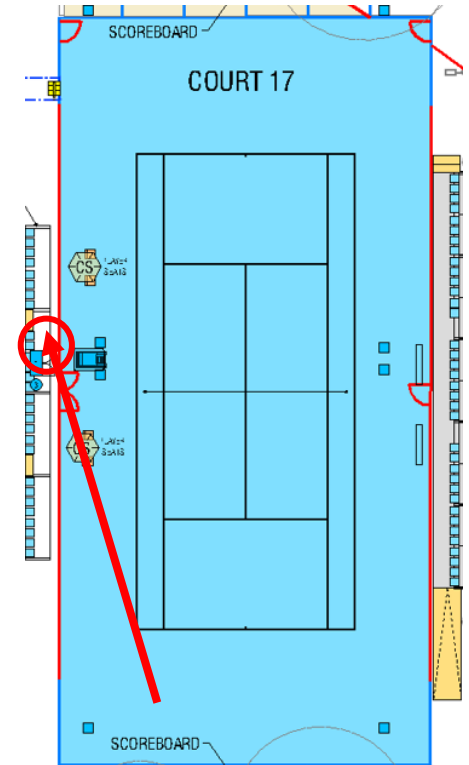

Cool Room Location (Heat Rule): Within Court 3 Off Court Treatment Room

Match Assistant Seating Location

Court 5 – Western Side
On the left side of the chair, in the alleyway

Court 6 – Eastern Side
Chair Umpire right near
between grandstand
and court entrance

Match Assistant Seating Location

Court 11 – Western Side
2 seats front row, behind
gate

Court 12 – Western Side
2 seats front row, behind
gate

Court 13 – Western Side
2 seats front row, behind
gate

Player Toilets & Rooms

Match Assistant Seating Location

Additional Toilet
& Off Court
Treatment Room

Court 14 – Western Side
2 seats front row, left of
gate

Enter via left near gate

Court 15 – Western Side
2 seats front row.
Enter via left near gate

Court 16 – Eastern Side
2 seats front row, in stand

Court 17 – Western Side
2 seats front row, just left of
gate

Player Toilets & Rooms

Player Toilet (player entrance ramp)

Cool Room Location (Heat Rule): JCA Change Room C