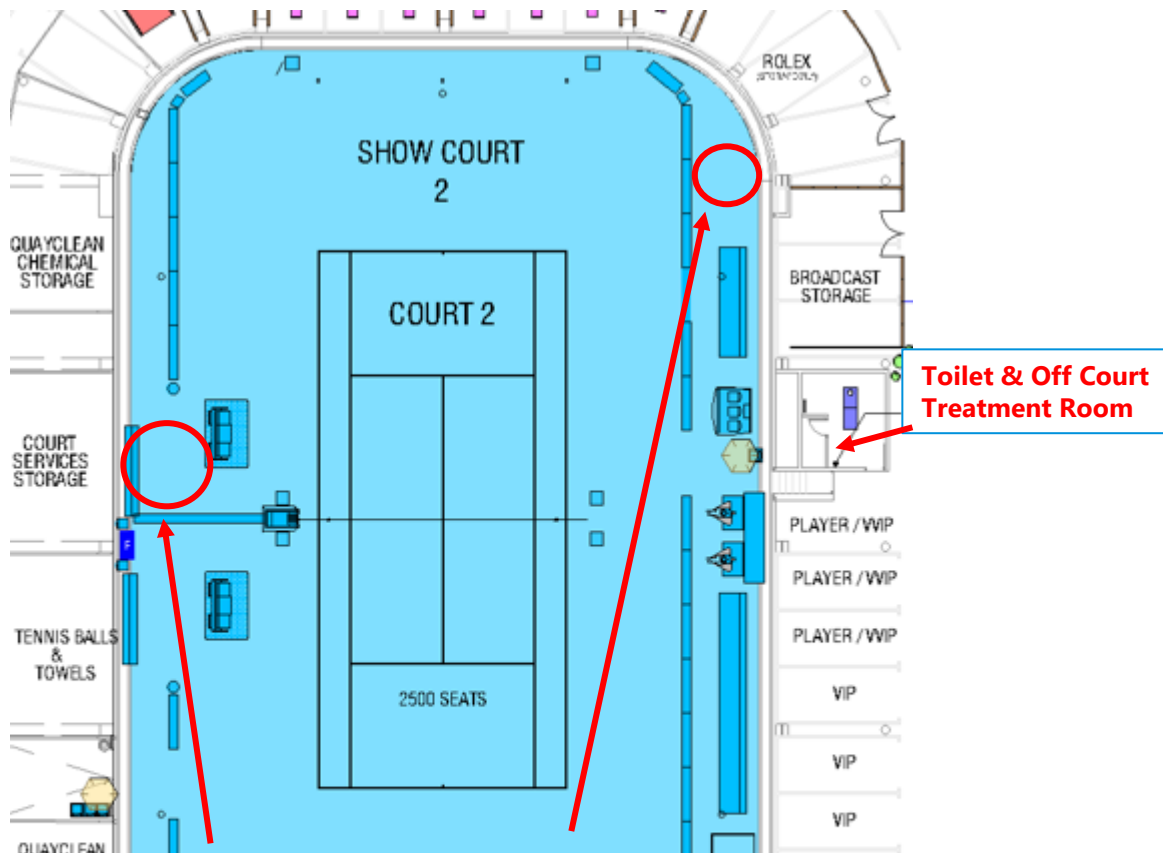

Match Assistant Seating Location

JCA – Western Side near player walk on
 1 chair north end of media seats – behind chair umpire
 1 chair near player walk-on

Player Toilets & Rooms

Secondary Toilet and Off Court Treatment Room: Change Room C

Cool Room #1 Location (Heat Rule): Change Room C

Match Assistant Seating Location

Primary Player Toilet & Off Court Treatment Room

- Exit through the player exit, treatment rooms are inside there.

Court 1 – Western Side
Left of the Chair Umpire – in line with the Service Line.

Match Assistant Seating Location

Toilet & Off Court Treatment Room

1573 Arena – Eastern Side
1 left far of chair umpire
1 behind chair umpire to the left

Player Toilets & Rooms

Toilet & Off Court Treatment Room

Cool Room Location (Heat Rule): Within Court 3 Off Court Treatment Room

Match Assistant Seating Location

Court 5 – Western Side
On the left side of the chair, in the alleyway

Court 6 – Eastern Side
Chair Umpire right near
between grandstand
and court entrance