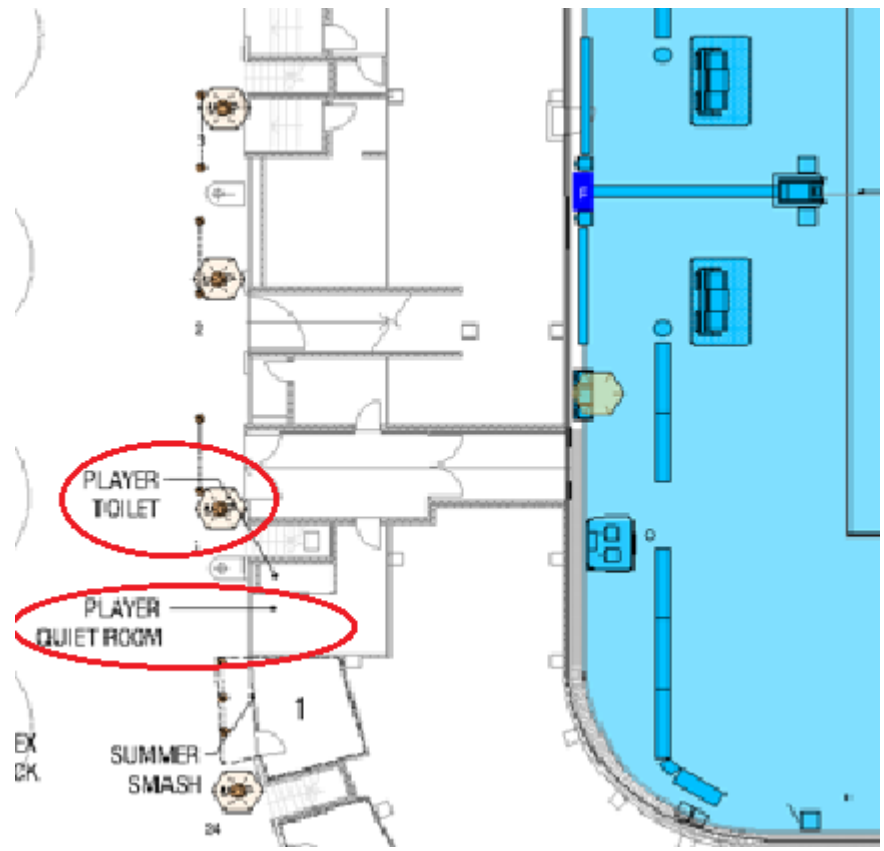

Cool Room #1 Location (Heat Rule): Change Room C

Match Assistant Seating Location

Primary Player Toilet & Off Court Treatment Room

- Exit through the player exit, treatment rooms are inside there.

Court 1 – Western Side
Left of the Chair Umpire – in line with the Service Line.

Match Assistant Seating Location

Toilet & Off Court Treatment Room

1573 Arena – Eastern Side
1 left far of chair umpire
1 behind chair umpire to the left

Player Toilets & Rooms

Toilet & Off Court Treatment Room

Cool Room Location (Heat Rule): Within 1573 Off Court Treatment Room

Match Assistant Seating Location

Court 3 – Western side
2 chairs behind chair umpire

Player Toilets & Rooms for Courts 3, 5 and 6

Toilet & Off Court Treatment Room

Cool Room Location (Heat Rule): Within Court 3 Off Court Treatment Room

Match Assistant Seating Location

Court 5 – Western Side
On the left side of the chair, in the alleyway

Court 6 – Eastern Side
Chair Umpire right near
between grandstand
and court entrance