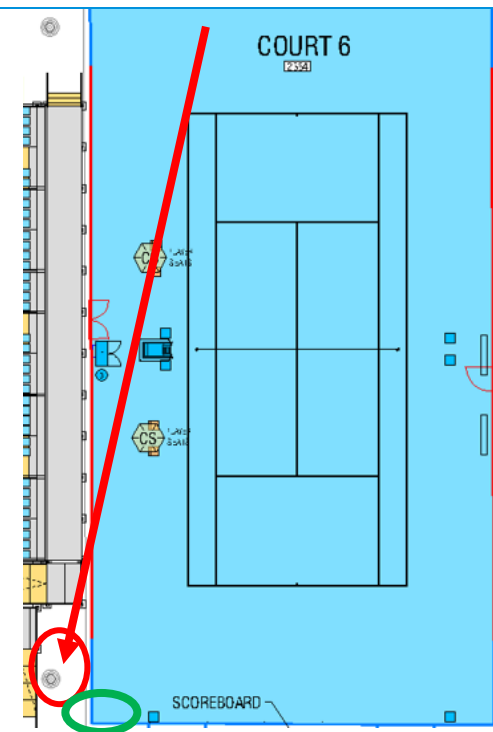

Cool Room Location (Heat Rule): Within 1573 Off Court Treatment Room

Match Assistant Seating Location

Court 3 – Western side
2 chairs behind chair umpire

Player Toilets & Rooms for Courts 3, 5 and 6

Toilet & Off Court Treatment Room

Cool Room Location (Heat Rule): Within Court 3 Off Court Treatment Room

Match Assistant Seating Location

Court 5 – Western Side
On the left side of the chair, in the alleyway

Court 6 – Eastern Side
Chair Umpire right near
between grandstand
and court entrance

Court 7 – Western Side
2 seats front row, behind
gate

Court 8 – Western Side
2 seats front row, behind
gate

Courts 5 & 6 – take fold up chairs from Umpire room
Return at end of play

Player Toilets & Rooms