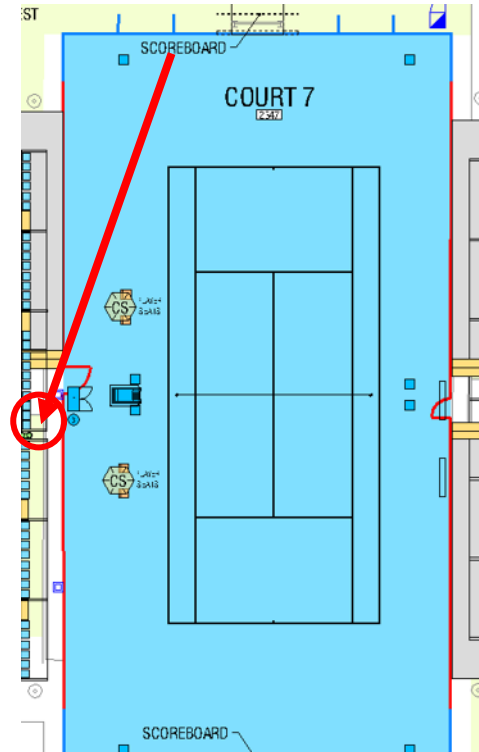

Cool Room #1 Location (Heat Rule): Change Room C

Match Assistant Seating Location

Primary Player Toilet & Off Court Treatment Room

- Exit through the player exit, treatment rooms are inside there.

Court 1 – Western Side
Left of the Chair Umpire – in line with the Service Line.

Cool Room Location (Heat Rule): Within 1573 Off Court Treatment Room

Match Assistant Seating Location

Court 3 – Western side
2 chairs behind chair umpire

Player Toilets & Rooms for Courts 3, 5 and 6

Toilet & Off Court Treatment Room

Cool Room Location (Heat Rule): Within Court 3 Off Court Treatment Room

Match Assistant Seating Location

Court 5 – Western Side
On the left side of the chair, in the alleyway

Court 6 – Eastern Side
Chair Umpire right near
between grandstand
and court entrance

Court 7 – Western Side
2 seats front row, behind
gate

Court 8 – Western Side
2 seats front row, behind
gate

Courts 5 & 6 – take fold up chairs from Umpire room
Return at end of play

Player Toilets & Rooms