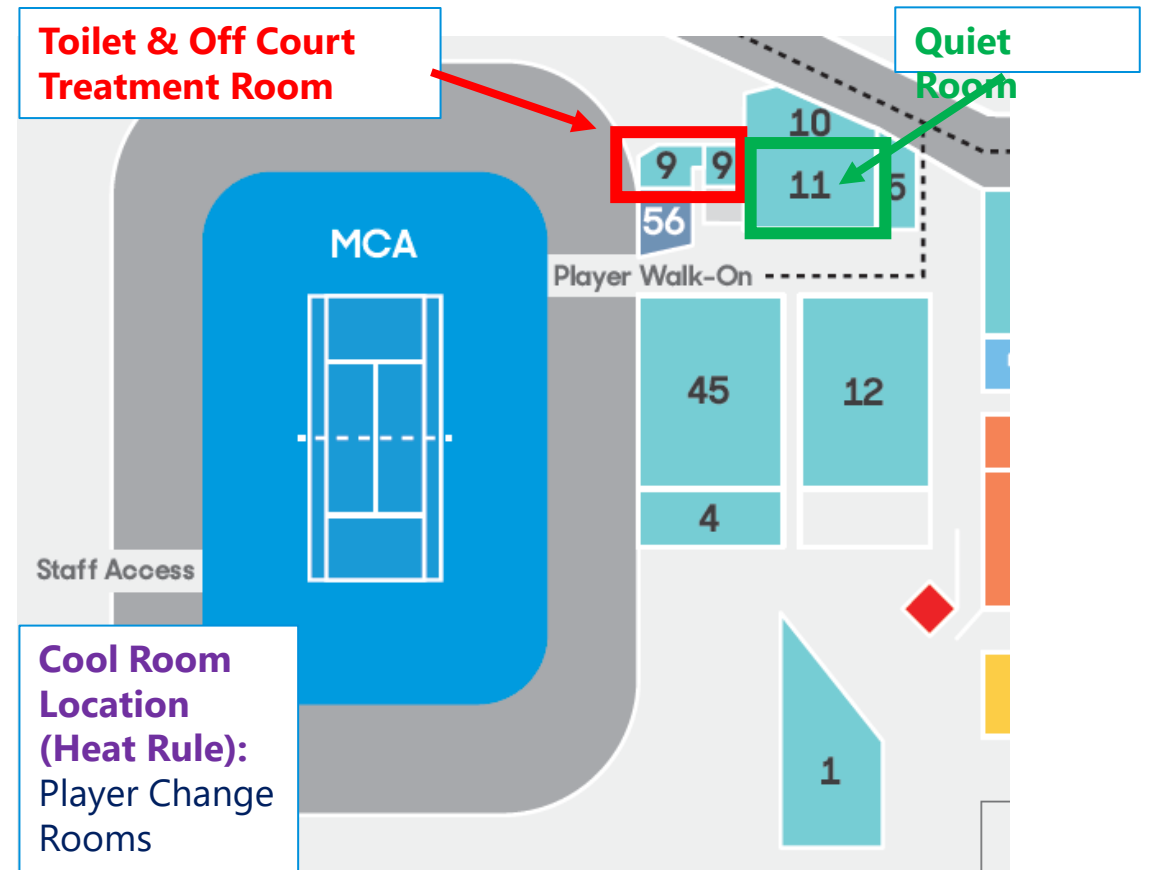

MCA – Eastern & Western Side
1 left far of chair umpire,
1 behind chair umpire to the left

Player Toilets & Rooms

Toilet & Off Court Treatment Room

Quiet Room

Cool Room Location (Heat Rule): Player Change Rooms

Cool Room Location (Heat Rule): Within Court 3 Off Court Treatment Room

Match Assistant Seating Location

Court 5 – Western Side
On the left side of the chair, in the alleyway

Court 6 – Eastern Side
Chair Umpire right near
between grandstand
and court entrance

Match Assistant Seating Location

Additional Toilet
& Off Court
Treatment Room

Court 14 – Western Side
2 seats front row, left of
gate

Enter via left near gate

Court 15 – Western Side
2 seats front row.
Enter via left near gate

Court 16 – Eastern Side
2 seats front row, in stand

Court 17 – Western Side
2 seats front row, just left of
gate

Player Toilets & Rooms

Player Toilet (player entrance ramp)

Cool Room Location (Heat Rule): JCA Change Room C