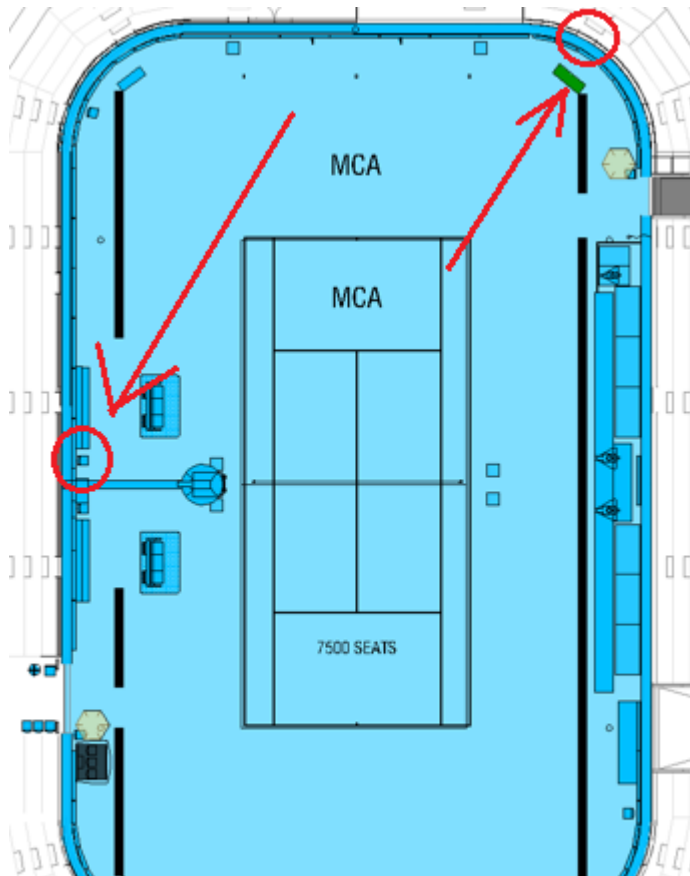

Important Locations

Match Assistant seating locations, player toilets,
off-court treatment rooms, quiet rooms & cool rooms

Updated 7 January 2024

Match Assistant Seating Location

Player Toilets & Rooms

Match Assistant Seating Location

MCA – Eastern & Western Side
1 left far of chair umpire,
1 behind chair umpire to the left

Player Toilets & Rooms

Toilet & Off Court Treatment Room

Quiet Room

Cool Room Location (Heat Rule): Player Change Rooms

Match Assistant Seating Location

Additional Toilet
& Off Court
Treatment Room

Court 14 – Western Side
2 seats front row, left of
gate

Enter via left near gate

Court 15 – Western Side
2 seats front row.
Enter via left near gate

Court 16 – Eastern Side
2 seats front row, in stand

Court 17 – Western Side
2 seats front row, just left of
gate

Player Toilets & Rooms

Player Toilet (player entrance ramp)

Cool Room Location (Heat Rule): JCA Change Room C