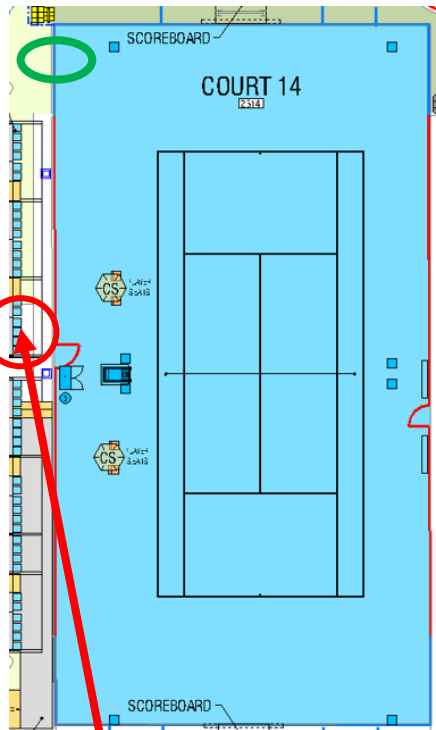

Cool Room Location (Heat Rule): Within Court 3 Off Court Treatment Room

Match Assistant Seating Location

Court 5 – Western Side
On the left side of the chair, in the alleyway

Court 6 – Eastern Side
Chair Umpire right near
between grandstand
and court entrance

Match Assistant Seating Location

Court 11 – Western Side
2 seats front row, behind
gate

Court 12 – Western Side
2 seats front row, behind
gate

Court 13 – Western Side
2 seats front row, behind
gate

Player Toilets & Rooms

Match Assistant Seating Location

Additional Toilet
& Off Court
Treatment Room

Court 14 – Western Side
2 seats front row, left of
gate

Enter via left near gate

Court 15 – Western Side
2 seats front row.
Enter via left near gate

Court 16 – Eastern Side
2 seats front row, in stand

Court 17 – Western Side
2 seats front row, just left of
gate

Player Toilets & Rooms

Player Toilet (player entrance ramp)

Cool Room Location (Heat Rule): JCA Change Room C