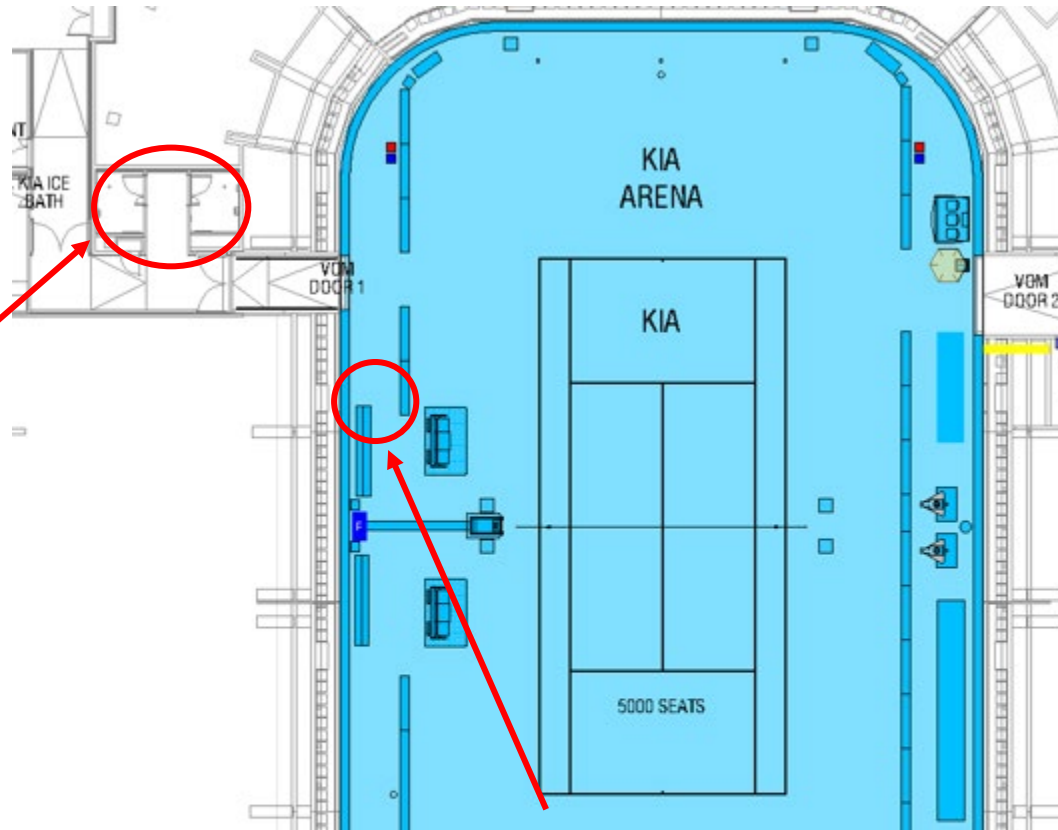

MCA – Eastern & Western Side
1 left far of chair umpire,
1 behind chair umpire to the left

Player Toilets & Rooms

Toilet & Off Court Treatment Room

Quiet Room

Cool Room Location (Heat Rule): Player Change Rooms

Match Assistant Seating Location

JCA – Western Side near player walk on
 1 chair north end of media seats – behind chair umpire
 1 chair near player walk-on

Player Toilets & Rooms

Secondary Toilet and Off Court Treatment Room: Change Room C

Cool Room #1 Location (Heat Rule): Change Room C

Match Assistant Seating Location

Primary Player Toilet & Off Court Treatment Room

- Exit through the player exit, treatment rooms are inside there.

Court 1 – Western Side
Left of the Chair Umpire – in line with the Service Line.

Court 16 – Eastern Side
2 seats front row, in stand

Court 17 – Western Side
2 seats front row, just left of
gate

Player Toilets & Rooms

Player Toilet (player entrance ramp)

Cool Room Location (Heat Rule): JCA Change Room C