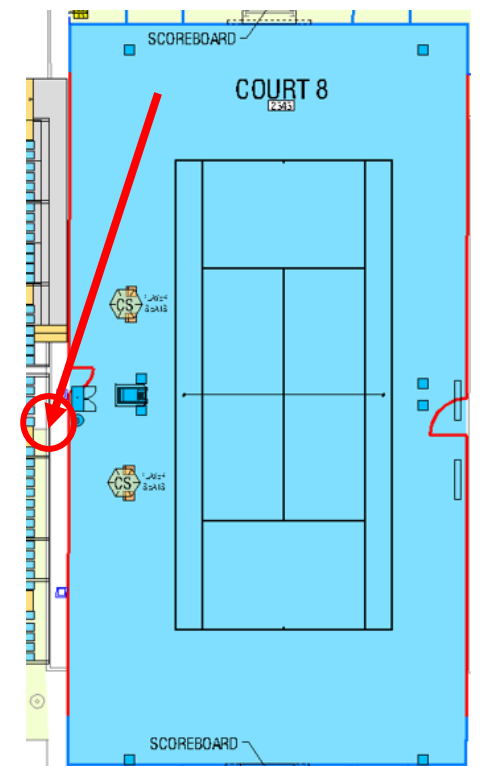

Cool Room #1 Location (Heat Rule): Change Room C

Match Assistant Seating Location

Primary Player Toilet & Off Court Treatment Room

- Exit through the player exit, treatment rooms are inside there.

Court 1 – Western Side
Left of the Chair Umpire – in line with the Service Line.

Cool Room Location (Heat Rule): Within 1573 Off Court Treatment Room

Match Assistant Seating Location

Court 3 – Western side
2 chairs behind chair umpire

Player Toilets & Rooms for Courts 3, 5 and 6

Toilet & Off Court Treatment Room

Cool Room Location (Heat Rule): Within Court 3 Off Court Treatment Room

Match Assistant Seating Location

Court 5 – Western Side
On the left side of the chair, in the alleyway

Court 6 – Eastern Side
Chair Umpire right near
between grandstand
and court entrance

Court 7 – Western Side
2 seats front row, behind
gate

Court 8 – Western Side
2 seats front row, behind
gate

Courts 5 & 6 – take fold up chairs from Umpire room
Return at end of play

Player Toilets & Rooms