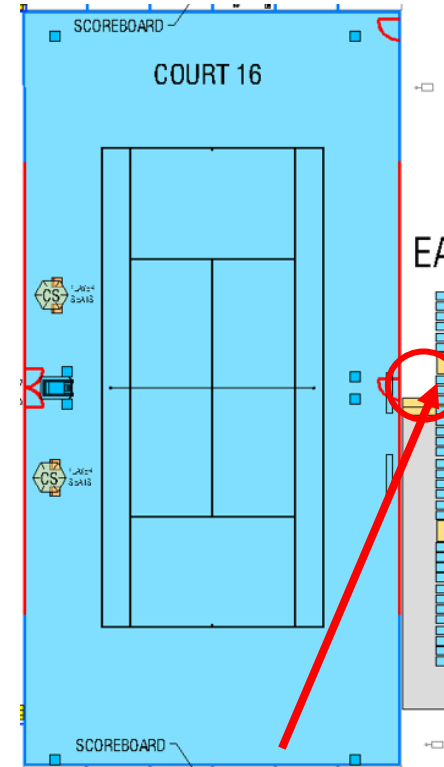

Court 7 – Western Side
2 seats front row, behind
gate

Court 8 – Western Side
2 seats front row, behind
gate

Courts 5 & 6 – take fold up chairs from Umpire room
Return at end of play

Player Toilets & Rooms

Match Assistant Seating Location

Court 11 – Western Side
2 seats front row, behind
gate

Court 12 – Western Side
2 seats front row, behind
gate

Court 13 – Western Side
2 seats front row, behind
gate

Player Toilets & Rooms

Match Assistant Seating Location

Additional Toilet
& Off Court
Treatment Room

Court 14 – Western Side
2 seats front row, left of
gate

Enter via left near gate

Court 15 – Western Side
2 seats front row.
Enter via left near gate

Court 16 – Eastern Side
2 seats front row, in stand

Court 17 – Western Side
2 seats front row, just left of
gate

Player Toilets & Rooms

Player Toilet (player entrance ramp)

Cool Room Location (Heat Rule): JCA Change Room C