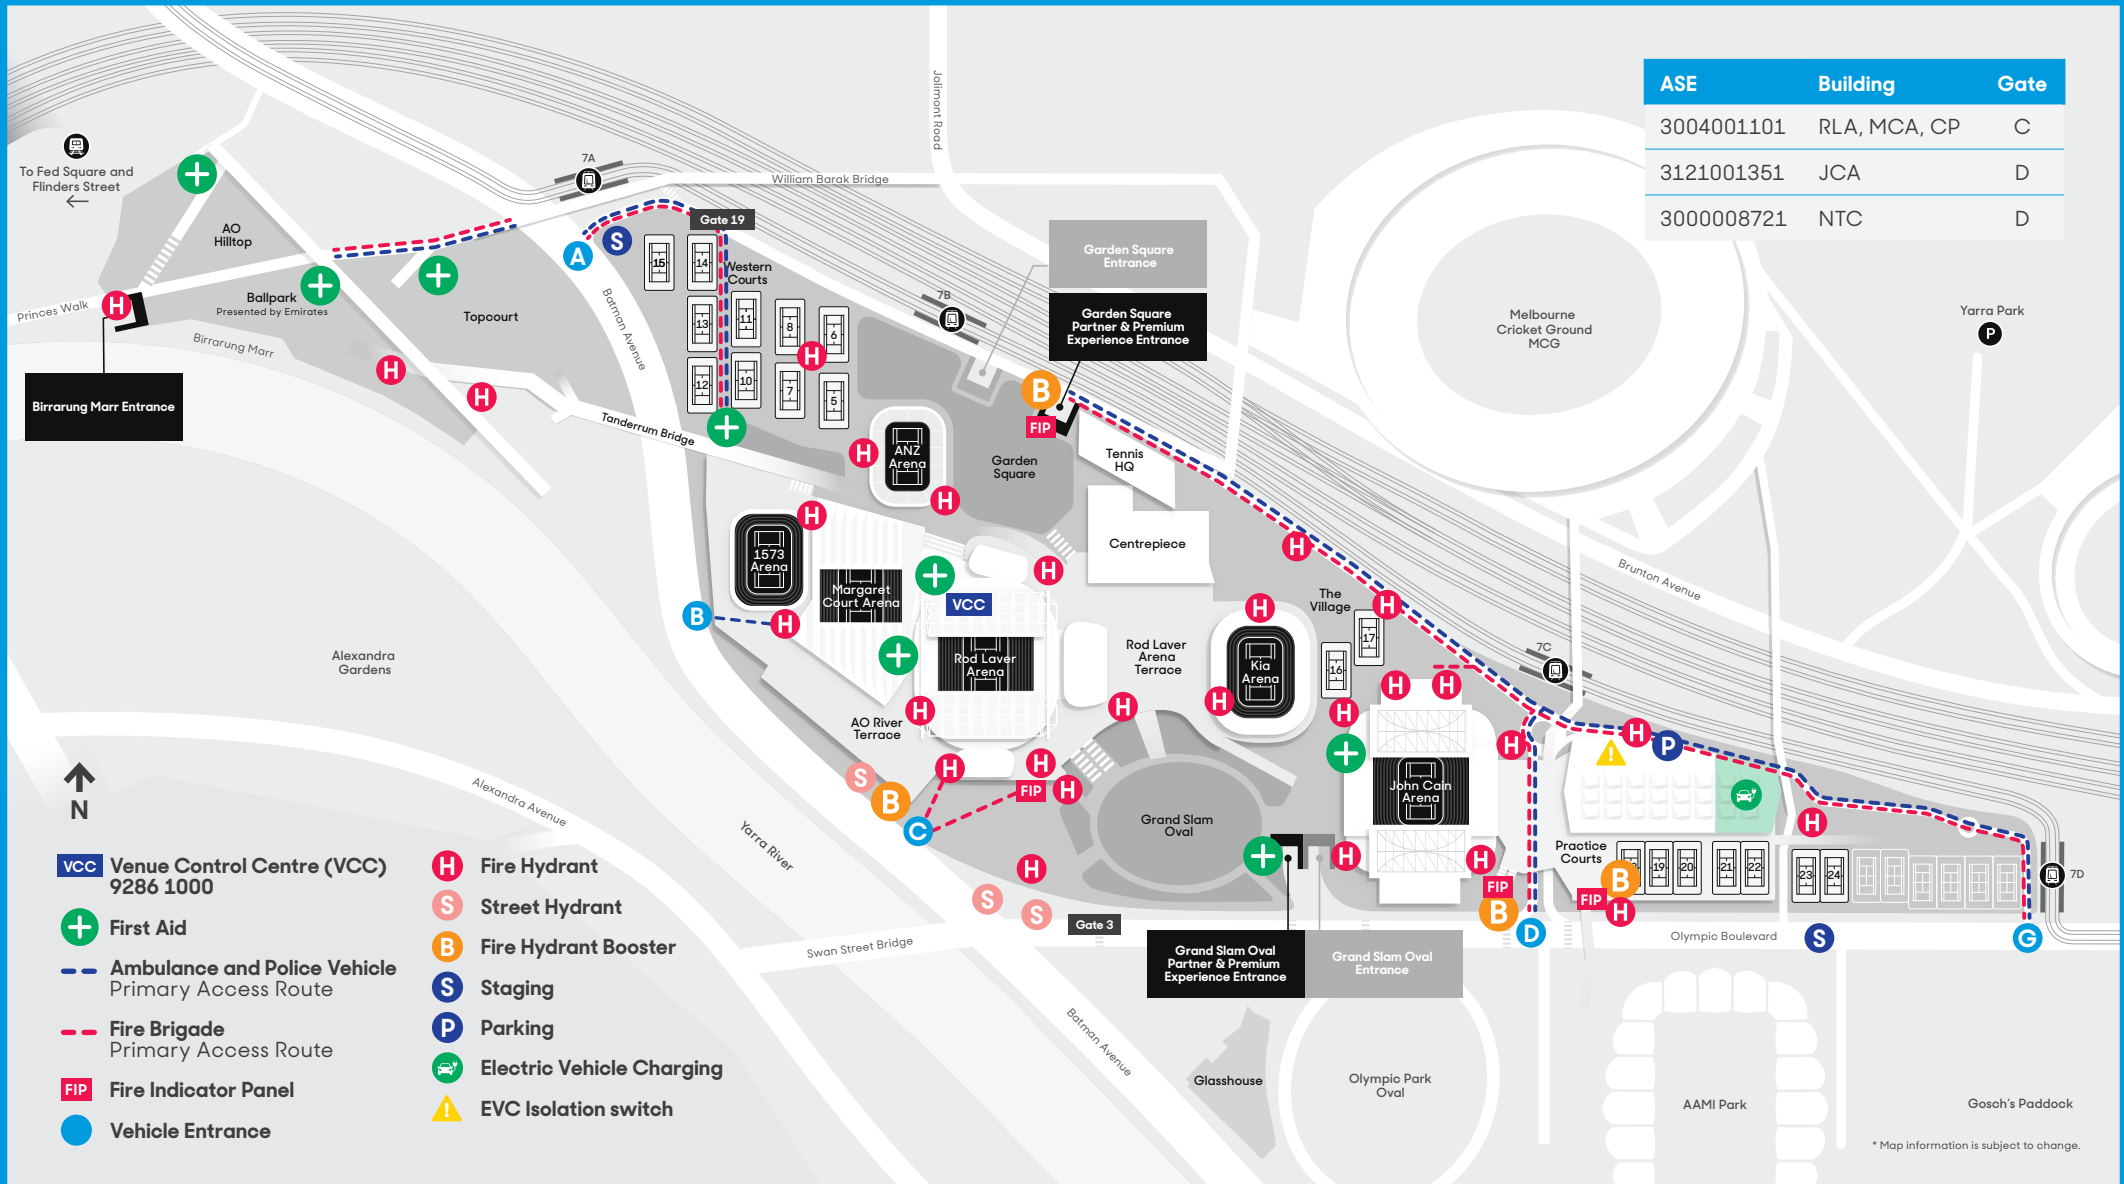

Melbourne Park

Essential Services Access & Facilities Map

* Map information is subject to change.