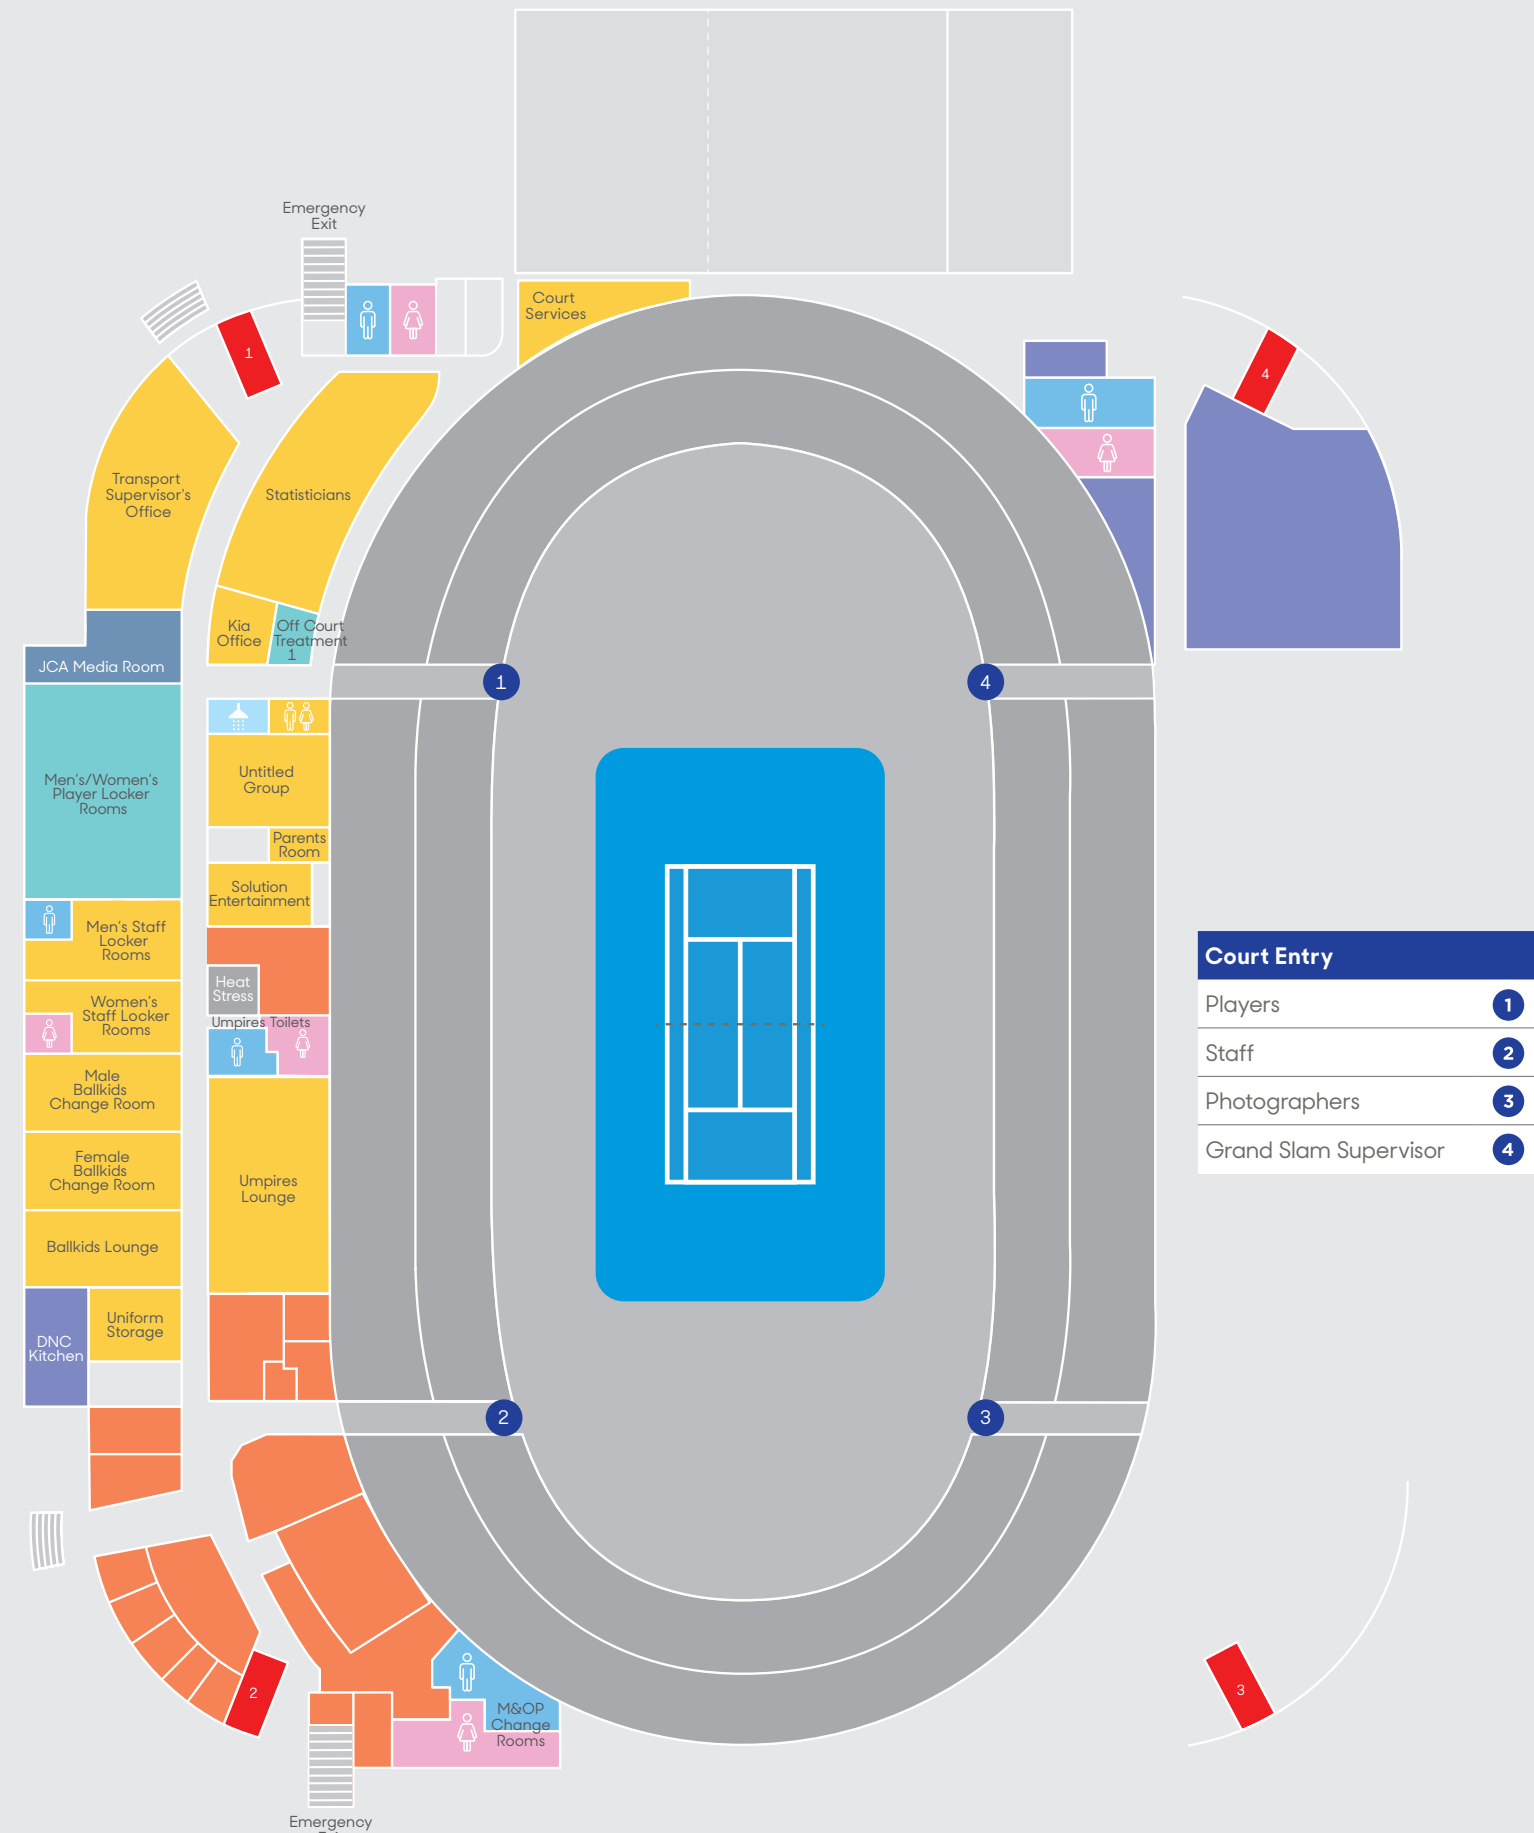

John Cain Arena and NTC

John Cain Arena

Court Entry	
Players	1
Staff	2
Photographers	3
Grand Slam Supervisor	4

Key

-  Staff showers
-  Female toilets
-  Lift
-  Player facilities
-  Media & Broadcast facilities
-  Male toilets
-  M&OP
-  Delaware
-  Staff

NTC Level 2

NTC Level 3