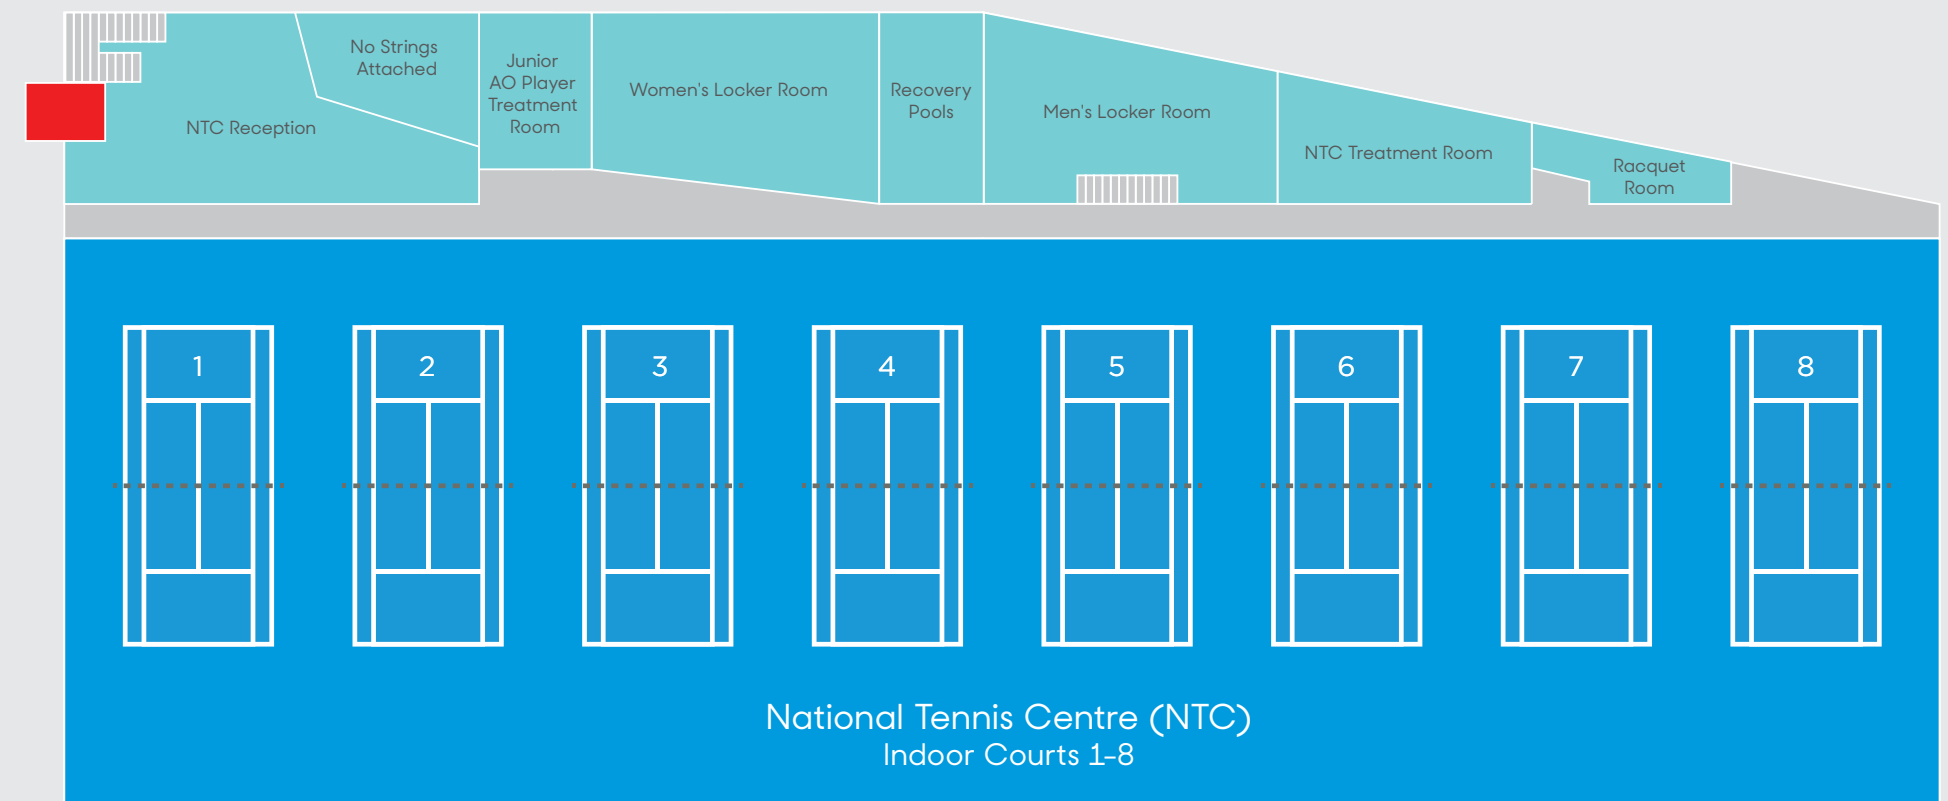

John Cain Arena and NTC

John Cain Arena

Court Entry	
Players	1
Staff	2
Photographers	3
Grand Slam Supervisor	4

Key

-  Staff showers
-  Female toilets
-  Lift
-  Player facilities
-  Media & Broadcast facilities
-  Male toilets
-  M&OP
-  Delaware
-  Staff

NTC Level 2

NTC Level 3